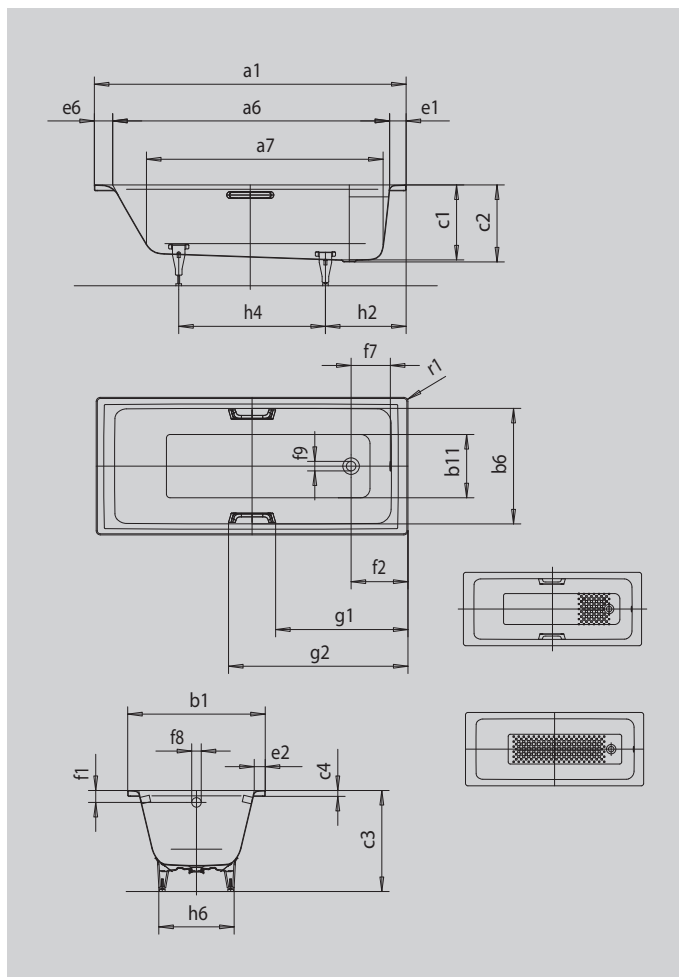

PURO

PURO STAR

- straightlined, purist design
- classic four-cornered model
- one-seater bath with waste at foot end
- perfect match for the PURO model range
- made of KALDEWEI steel enamel

Similar illustration

Model		691
External length	a ₁	1700 mm
Internal length (top)	a ₆	1510 mm
Internal length (bottom)	a ₇	1280 mm
External width	b ₁	800 mm
Internal width (top)	b ₆	630 mm
Internal width (bottom)	b ₁₁	460 mm
Depth inside	c ₁	410 mm
Depth incl. waste hole	c ₂	420 mm
Height with feet	c ₃	552 - 565 mm
Height of rim	c ₄	32 mm
Width of rim (foot end; long side; head end)	e ₁ ; e ₂ ; e ₆	90; 85; 100 mm
Distance top edge to centre of overflow hole	f ₁	65 mm
Distance bath edge to centre of waste hole	f ₂	310 mm
Distance centre of waste hole to centre of overflow hole	f ₇	214 mm
Diameter of overflow hole	f ₈	Ø 52 mm
Diameter of waste hole	f ₉	Ø 52 mm
Distance foot end of bath edge to centre of foot	h ₂	445 mm
Distance between the feet	h ₄	755 mm
Width of feet max.	h ₆	480 mm
External radius	r ₁	23 mm
Water volume		141 l
Net weight		52 kg
Anti-slip		348 x 348 mm
Full anti-slip		924 x 348 mm