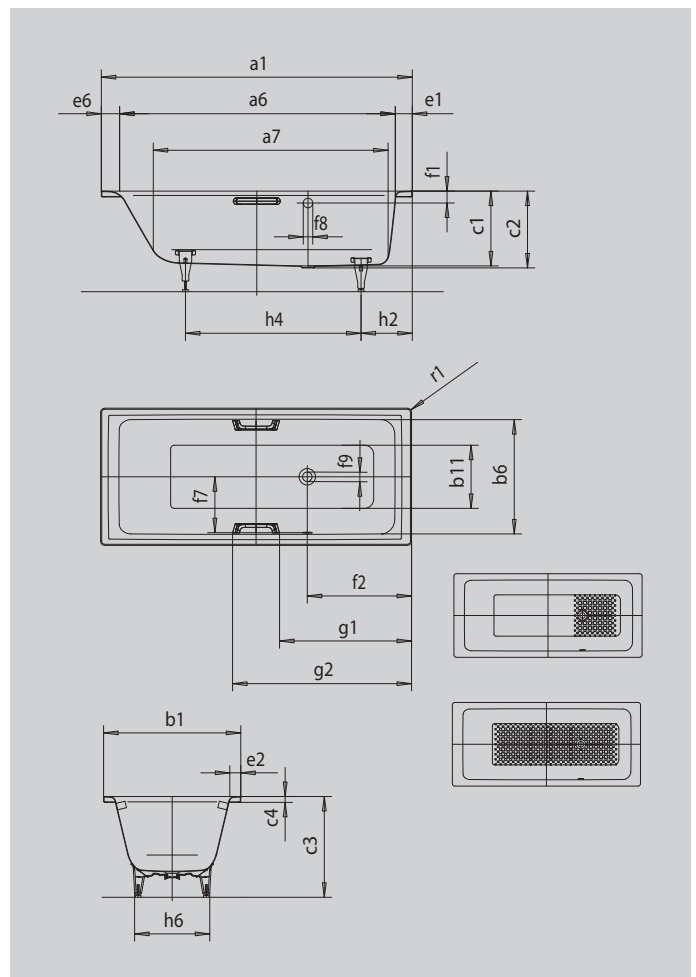

# PURO/PURO STAR WITH SIDE OVERFLOW

- straightlined, purist design
- classic four-cornered model
- one-seater bath with side overflow
- perfect match for the PURO model range
- made of KALDEWEI steel enamel

Similar illustration

Model		692
External length	a <sub>1</sub>	1700 mm
Internal length (top)	a <sub>6</sub>	1510 mm
Internal length (bottom)	a <sub>7</sub>	1280 mm
External width	b <sub>1</sub>	800 mm
Internal width (top)	b <sub>6</sub>	630 mm
Internal width (bottom)	b <sub>11</sub>	460 mm
Depth inside	c <sub>1</sub>	410 mm
Depth incl. waste hole	c <sub>2</sub>	420 mm
Height with feet	c <sub>3</sub>	555 - 565 mm
Height of rim	c <sub>4</sub>	32 mm
Width of rim (foot end; long side; head end)	e <sub>1</sub> ; e <sub>2</sub> ; e <sub>6</sub>	90; 85; 100 mm
Distance top edge to centre of overflow hole	f <sub>1</sub>	70 mm
Distance bath edge to centre of waste hole	f <sub>2</sub>	570 mm
Distance centre of waste hole to centre of overflow hole	f <sub>7</sub>	300 mm
Diameter of overflow hole	f <sub>8</sub>	Ø 52 mm
Diameter of waste hole	f <sub>9</sub>	Ø 52 mm
Distance foot end of bath edge to centre of foot	h <sub>2</sub>	445 mm
Distance between the feet	h <sub>4</sub>	750 mm
Width of feet max.	h <sub>6</sub>	480 mm
External radius	r <sub>1</sub>	23 mm
Water volume		140 l
Net weight		53 kg
Anti-slip		348 x 348 mm
Full anti-slip		924 x 348 mm