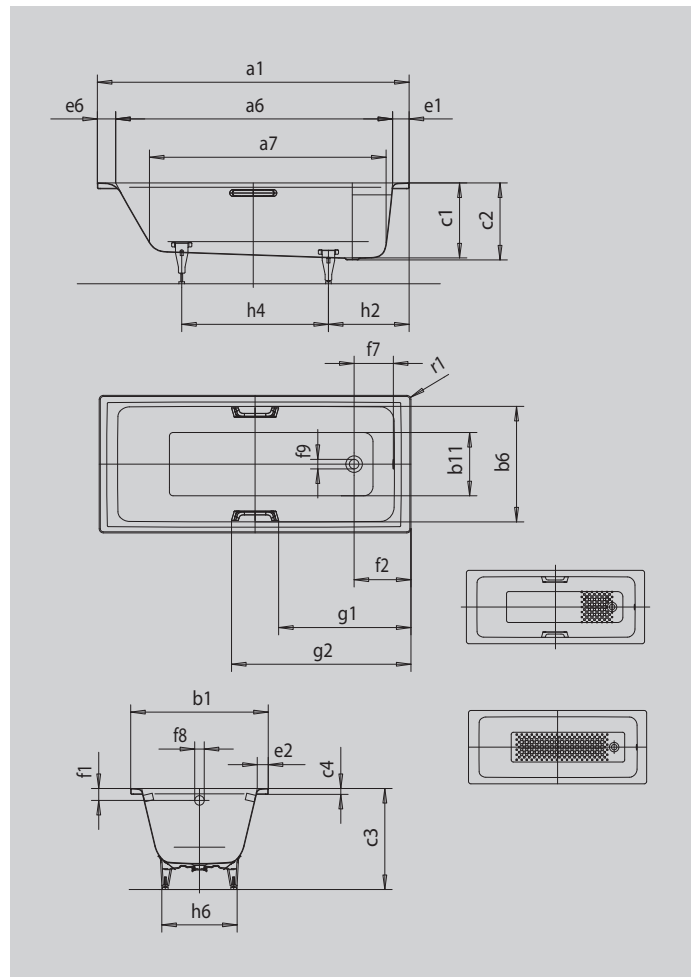

PURO

PURO STAR

- straightlined, purist design
- classic four-cornered model
- one-seater bath with waste at foot end
- perfect match for the PURO model range
- made of KALDEWEI steel enamel

Similar illustration

Model		693
External length	a ₁	1700 mm
Internal length (top)	a ₆	1510 mm
Internal length (bottom)	a ₇	1280 mm
External width	b ₁	800 mm
Internal width (top)	b ₆	630 mm
Internal width (bottom)	b ₁₁	460 mm
Depth inside	c ₁	410 mm
Depth incl. waste hole	c ₂	420 mm
Height with feet	c ₃	552 - 565 mm
Height of rim	c ₄	32 mm
Width of rim (foot end; long side; head end)	e ₁ ; e ₂ ; e ₆	90; 85; 100 mm
Distance top edge to centre of overflow hole	f ₁	65 mm
Distance bath edge to centre of waste hole	f ₂	310 mm
Distance centre of waste hole to centre of overflow hole	f ₇	214 mm
Diameter of overflow hole	f ₈	Ø 52 mm
Diameter of waste hole	f ₉	Ø 52 mm
Distance bath edge (foot end) to start of grip	g ₁	721 mm
Distance bath edge (foot end) to end of grip	g ₂	979 mm
Distance foot end of bath edge to centre of foot	h ₂	445 mm
Distance between the feet	h ₄	755 mm
Width of feet max.	h ₆	480 mm
External radius	r ₁	23 mm
Water volume		141 l
Net weight		52 kg
Anti-slip		348 x 348 mm
Full anti-slip		924 x 348 mm