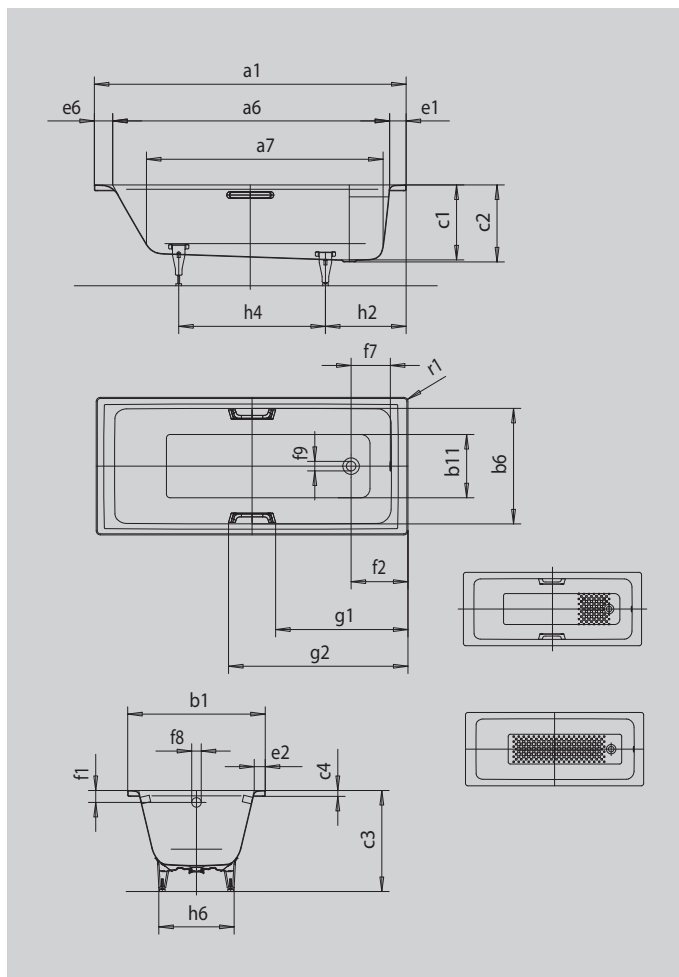

# PURO PURO STAR

- straightlined, purist design
- classic four-cornered model
- one-seater bath with waste at foot end
- perfect match for the PURO model range
- made of KALDEWEI steel enamel

Similar illustration

Model		696
External length	a <sub>1</sub>	1900 mm
Internal length (top)	a <sub>6</sub>	1710 mm
Internal length (bottom)	a <sub>7</sub>	1480 mm
External width	b <sub>1</sub>	900 mm
Internal width (top)	b <sub>6</sub>	770 mm
Internal width (bottom)	b <sub>11</sub>	615 mm
Depth inside	c <sub>1</sub>	410 mm
Depth incl. waste hole	c <sub>2</sub>	420 mm
Height with feet	c <sub>3</sub>	546 - 554 mm
Height of rim	c <sub>4</sub>	32 mm
Width of rim (foot end; long side; head end)	e <sub>1</sub> ; e <sub>2</sub> ; e <sub>6</sub>	90; 65; 100 mm
Distance top edge to centre of overflow hole	f <sub>1</sub>	65 mm
Distance bath edge to centre of waste hole	f <sub>2</sub>	310 mm
Distance centre of waste hole to centre of overflow hole	f <sub>7</sub>	214 mm
Diameter of overflow hole	f <sub>8</sub>	Ø 52 mm
Diameter of waste hole	f <sub>9</sub>	Ø 52 mm
Distance foot end of bath edge to centre of foot	h <sub>2</sub>	395 mm
Distance between the feet	h <sub>4</sub>	945 mm
Width of feet max.	h <sub>6</sub>	630 mm
External radius	r <sub>1</sub>	23 mm
Water volume		232 l
Net weight		65 kg
Anti-slip		396 x 396 mm
Full anti-slip		1116 x 396 mm