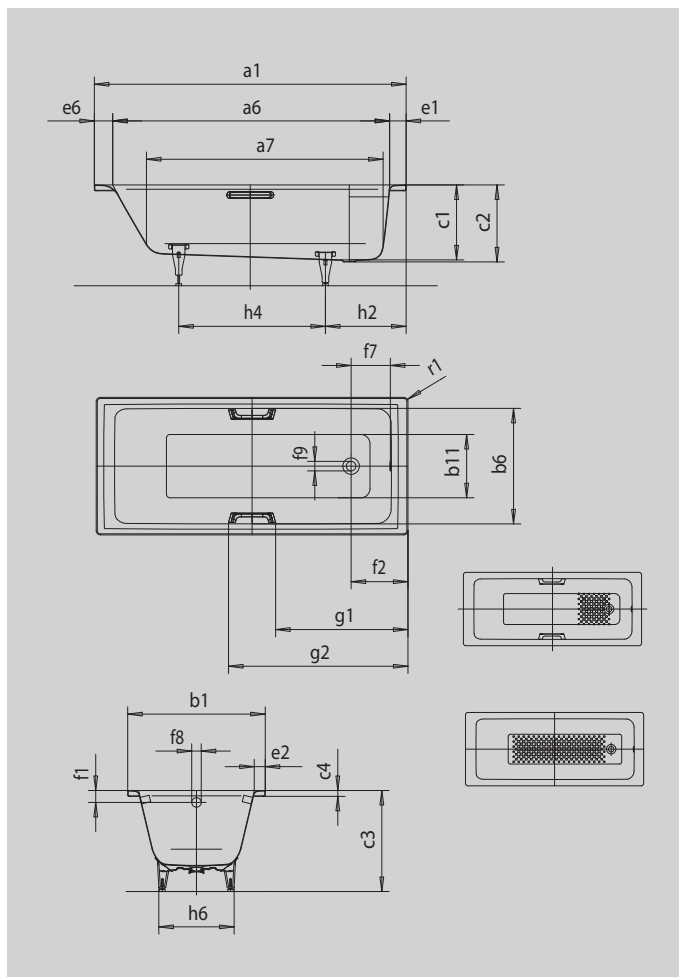

PURO

PURO STAR

- straightlined, purist design
- classic four-cornered model
- one-seater bath with waste at foot end
- perfect match for the PURO model range
- made of KALDEWEI steel enamel

Similar illustration

Model		698
External length	a ₁	1900 mm
Internal length (top)	a ₆	1710 mm
Internal length (bottom)	a ₇	1480 mm
External width	b ₁	900 mm
Internal width (top)	b ₆	770 mm
Internal width (bottom)	b ₁₁	615 mm
Depth inside	c ₁	410 mm
Depth incl. waste hole	c ₂	420 mm
Height with feet	c ₃	546 - 554 mm
Height of rim	c ₄	32 mm
Width of rim (foot end; long side; head end)	e ₁ ; e ₂ ; e ₆	90; 65; 100 mm
Distance top edge to centre of overflow hole	f ₁	65 mm
Distance bath edge to centre of waste hole	f ₂	310 mm
Distance centre of waste hole to centre of overflow hole	f ₇	214 mm
Diameter of overflow hole	f ₈	Ø 52 mm
Diameter of waste hole	f ₉	Ø 52 mm
Distance bath edge (foot end) to start of grip	g ₁	821 mm
Distance bath edge (foot end) to end of grip	g ₂	1079 mm
Distance foot end of bath edge to centre of foot	h ₂	395 mm
Distance between the feet	h ₄	945 mm
Width of feet max.	h ₆	630 mm
External radius	r ₁	23 mm
Water volume		232 l
Net weight		65 kg
Anti-slip		396 x 396 mm
Full anti-slip		1116 x 396 mm