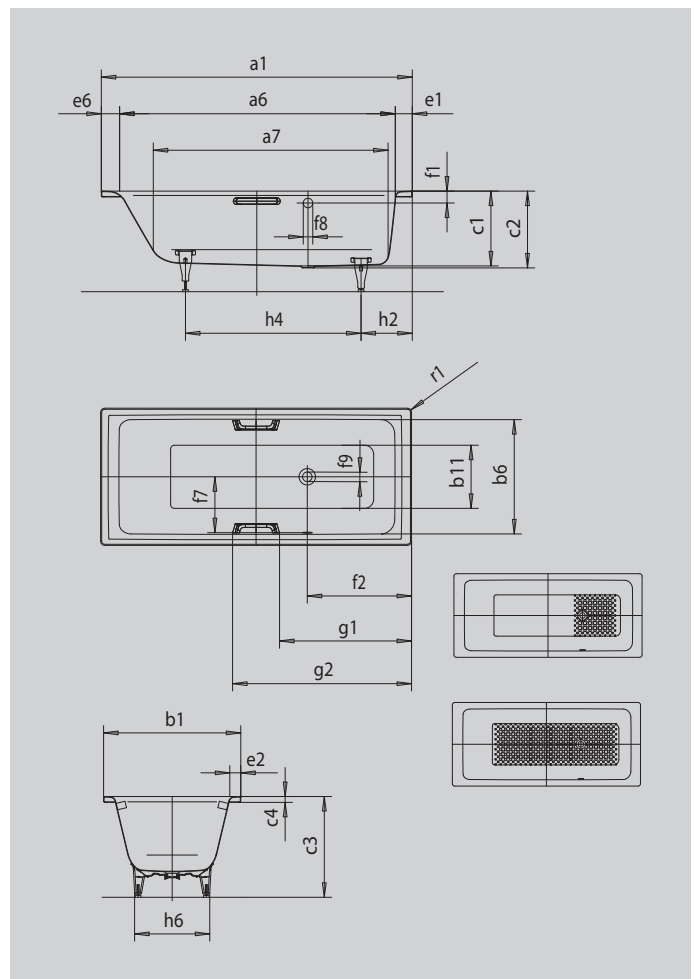

# PURO/PURO STAR WITH SIDE OVERFLOW

- straightlined, purist design
- classic four-cornered model
- one-seater bath with side overflow
- perfect match for the PURO model range
- made of KALDEWEI steel enamel

Similar illustration

Model		699
External length	a <sub>1</sub>	1900 mm
Internal length (top)	a <sub>6</sub>	1710 mm
Internal length (bottom)	a <sub>7</sub>	1480 mm
External width	b <sub>1</sub>	900 mm
Internal width (top)	b <sub>6</sub>	770 mm
Internal width (bottom)	b <sub>11</sub>	615 mm
Depth inside	c <sub>1</sub>	410 mm
Depth incl. waste hole	c <sub>2</sub>	420 mm
Height with feet	c <sub>3</sub>	547 - 560 mm
Height of rim	c <sub>4</sub>	32 mm
Width of rim (foot end; long side; head end)	e <sub>1</sub> ; e <sub>2</sub> ; e <sub>6</sub>	90; 65; 100 mm
Distance top edge to centre of overflow hole	f <sub>1</sub>	70 mm
Distance bath edge to centre of waste hole	f <sub>2</sub>	570 mm
Distance centre of waste hole to centre of overflow hole	f <sub>7</sub>	375 mm
Diameter of overflow hole	f <sub>8</sub>	Ø 52 mm
Diameter of waste hole	f <sub>9</sub>	Ø 52 mm
Distance bath edge (foot end) to start of grip	g <sub>1</sub>	821 mm
Distance bath edge (foot end) to end of grip	g <sub>2</sub>	1079 mm
Distance foot end of bath edge to centre of foot	h <sub>2</sub>	395 mm
Distance between the feet	h <sub>4</sub>	945 mm
Width of feet max.	h <sub>6</sub>	625 mm
External radius	r <sub>1</sub>	23 mm
Water volume		230 l
Net weight		65 kg
Anti-slip		396 x 396 mm
Full anti-slip		1260 x 396 mm