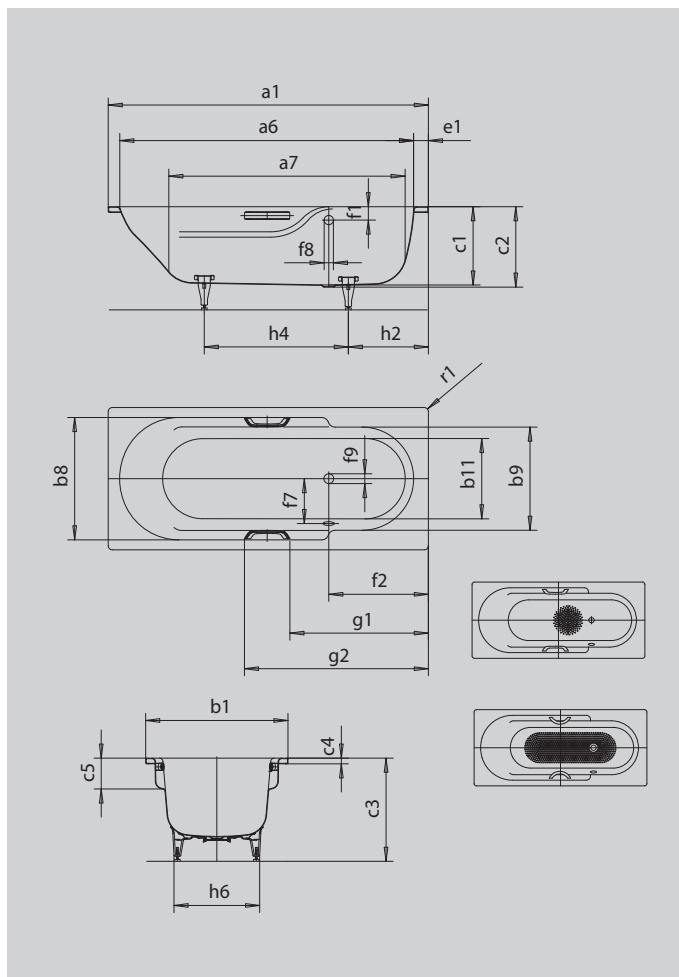

RONDO

RONDO STAR

- the curvature of the interior contours provides lots of room for the upper part of the body
- wide arm rests on both sides provide optimum bathing comfort
- classic four-cornered model
- also available with grips
- made of KALDEWEI steel enamel

Similar illustration

| | | |
|--|---------------------------------|--------------|
| Model | | 700 |
| External length | a ₁ | 1700 mm |
| Internal length (top) | a ₆ | 1560 mm |
| Internal length (bottom) | a ₇ | 1250 mm |
| External width | b ₁ | 750 mm |
| Internal width (bottom) | b ₁₁ | 400 mm |
| Internal width bathing area (with; without armrest) | b ₈ ; b ₉ | 635; 530 mm |
| Depth inside | c ₁ | 435 mm |
| Depth incl. waste hole | c ₂ | 445 mm |
| Height with feet | c ₃ | 576 - 601 mm |
| Height of rim | c ₄ | 32 mm |
| Armrest depth | c ₅ | 170 mm |
| Width of rim (foot end) | e ₁ | 80 mm |
| Distance top edge to centre of overflow hole | f ₁ | 75 mm |
| Distance bath edge to centre of waste hole | f ₂ | 525 mm |
| Distance centre of waste hole to centre of overflow hole | f ₇ | 260 mm |
| Diameter of overflow hole | f ₈ | Ø 52 mm |
| Diameter of waste hole | f ₉ | Ø 52 mm |
| Distance foot end of bath edge to centre of foot | h ₂ | 430 mm |
| Distance between the feet | h ₄ | 710 mm |
| Width of feet max. | h ₆ | 440 mm |
| External radius | r ₁ | 23 mm |
| Water volume | | 130 l |
| Net weight | | 51 kg |
| Diameter of anti-slip | | Ø 288 mm |
| Full anti-slip | | 900 x 300 mm |