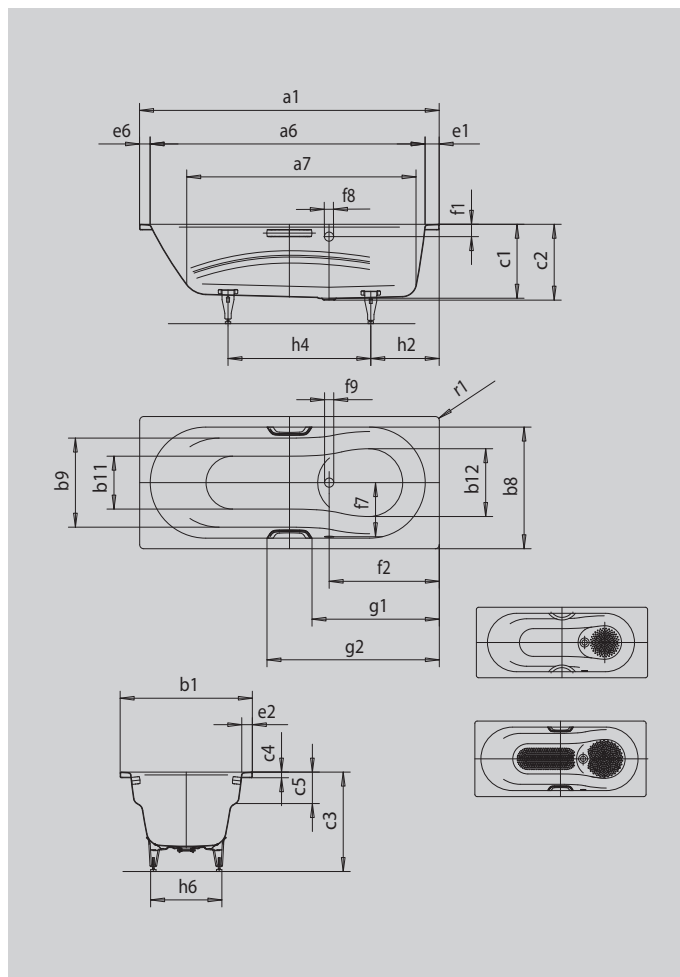

## VAIO SET STAR

- one-seater bath with side overflow and integrated arm rests
- combi-bath suitable for bathing and showering
- also available with grips
- made of KALDEWEI steel enamel

Similar illustration

Model		945
External length	a <sub>1</sub>	1700 mm
Internal length (top)	a <sub>6</sub>	1460 mm
Internal length (bottom)	a <sub>7</sub>	1200 mm
External width	b <sub>1</sub>	700 mm
Internal width bathing area (with; without armrest)	b <sub>8</sub> ; b <sub>9</sub>	580; 470 mm
Internal width (bottom)	b <sub>11</sub> ; b <sub>12</sub>	420; 475 mm
Depth inside	c <sub>1</sub>	420 mm
Depth incl. waste hole	c <sub>2</sub>	430 mm
Height with feet	c <sub>3</sub>	567 - 590 mm
Height of rim	c <sub>4</sub>	32 mm
Armrest depth	c <sub>5</sub>	175 mm
Width of rim (foot end; long side; head end)	e <sub>1</sub> ; e <sub>2</sub> ; e <sub>6</sub>	130; 60; 110 mm
Distance top edge to centre of overflow hole	f <sub>1</sub>	70 mm
Distance bath edge to centre of waste hole	f <sub>2</sub>	625 mm
Distance centre of waste hole to centre of overflow hole	f <sub>7</sub>	280 mm
Diameter of overflow hole	f <sub>8</sub>	Ø 52 mm
Diameter of waste hole	f <sub>9</sub>	Ø 52 mm
Distance bath edge (foot end) to start of grip	g <sub>1</sub>	722 mm
Distance bath edge (foot end) to end of grip	g <sub>2</sub>	978 mm
Distance foot end of bath edge to centre of foot	h <sub>2</sub>	485 mm
Distance between the feet	h <sub>4</sub>	625 mm
Width of feet max.	h <sub>6</sub>	430 mm
External radius	r <sub>1</sub>	8 mm
Water volume		100 l
Net weight		47 kg
Diameter of anti-slip		Ø 288 mm