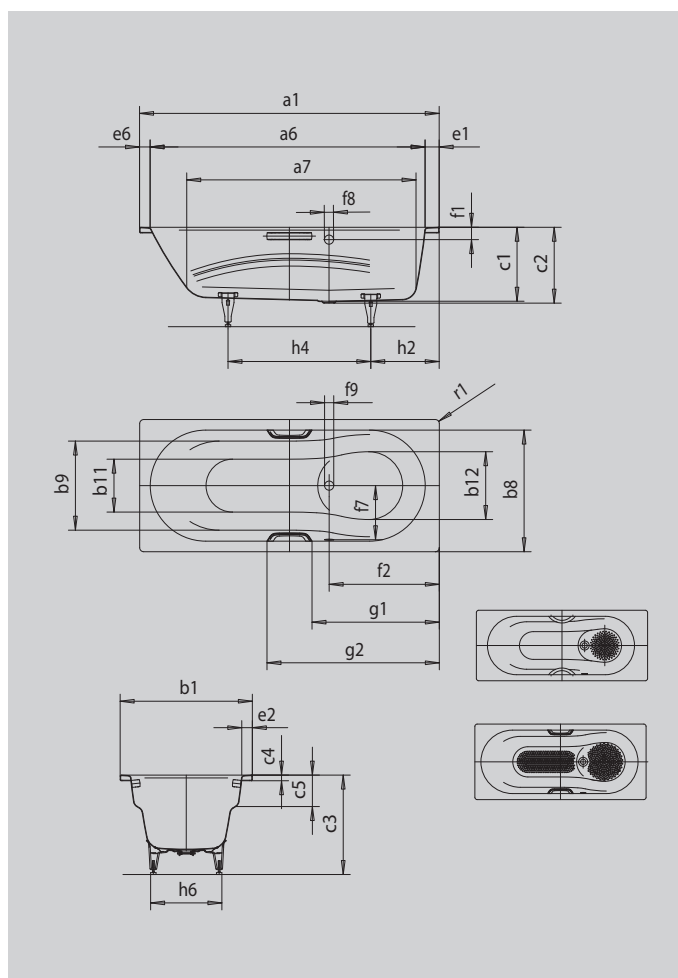

VAIO SET

VAIO SET STAR

- one-seater bath with side overflow and integrated arm rests
- combi-bath suitable for bathing and showering
- also available with grips
- made of KALDEWEI steel enamel

Similar illustration

Model		947
External length	a ₁	1800 mm
Internal length (top)	a ₆	1560 mm
Internal length (bottom)	a ₇	1300 mm
External width	b ₁	800 mm
Internal width bathing area (with; without armrest)	b ₈ ; b ₉	630; 505 mm
Internal width (bottom)	b ₁₁ ; b ₁₂	450; 525 mm
Depth inside	c ₁	420 mm
Depth incl. waste hole	c ₂	430 mm
Height with feet	c ₃	560 - 580 mm
Height of rim	c ₄	32 mm
Armrest depth	c ₅	175 mm
Width of rim (foot end; long side; head end)	e ₁ ; e ₂ ; e ₆	130; 85; 110 mm
Distance top edge to centre of overflow hole	f ₁	70 mm
Distance bath edge to centre of waste hole	f ₂	675 mm
Distance centre of waste hole to centre of overflow hole	f ₇	310 mm
Diameter of overflow hole	f ₈	Ø 52 mm
Diameter of waste hole	f ₉	Ø 52 mm
Distance bath edge (foot end) to start of grip	g ₁	722 mm
Distance bath edge (foot end) to end of grip	g ₂	1028 mm
Distance foot end of bath edge to centre of foot	h ₂	485 mm
Distance between the feet	h ₄	725 mm
Width of feet max.	h ₆	485 mm
External radius	r ₁	23 mm
Water volume		135 l
Net weight		55 kg
Diameter of anti-slip		Ø 288 mm