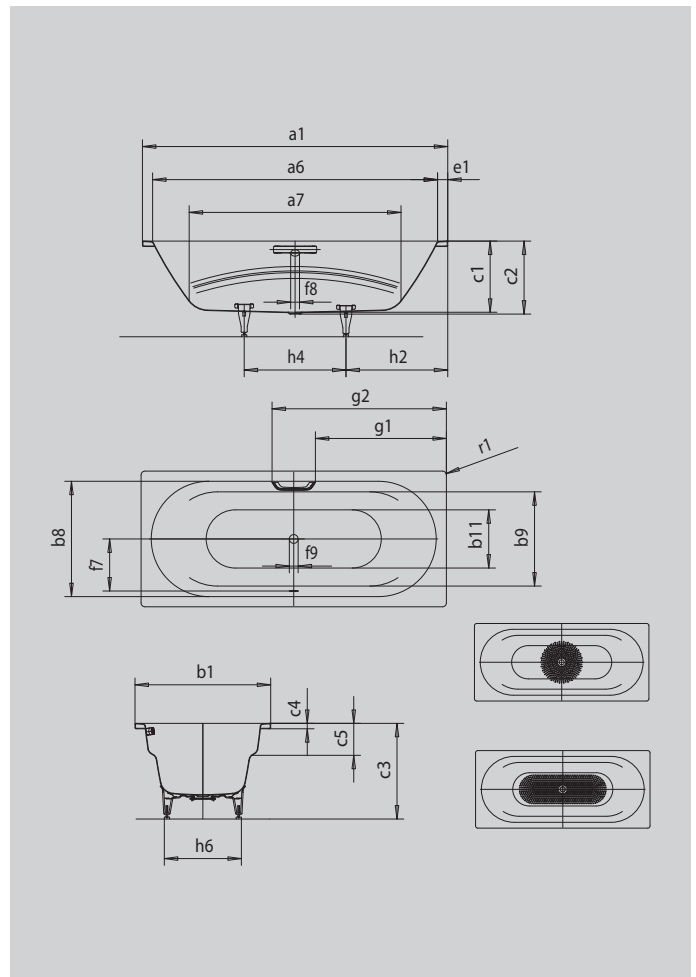

# VAIO DUO

- classic four-cornered model
- with integrated arm rests
- bathing with a friend: two identical back rests and centrally positioned waste
- made of KALDEWEI steel enamel

Similar illustration

Model		950
External length	a <sub>1</sub>	1800 mm
Internal length (top)	a <sub>6</sub>	1680 mm
Internal length (bottom)	a <sub>7</sub>	1248 mm
External width	b <sub>1</sub>	800 mm
Internal width (bottom)	b <sub>11</sub>	496 mm
Internal width bathing area (with; without armrest)	b <sub>8</sub> ; b <sub>9</sub>	680; 555 mm
Depth inside	c <sub>1</sub>	420 mm
Depth incl. waste hole	c <sub>2</sub>	430 mm
Height with feet	c <sub>3</sub>	550 - 590 mm
Height of rim	c <sub>4</sub>	32 mm
Armrest depth	c <sub>5</sub>	180 mm
Width of rim (foot end)	e <sub>1</sub>	60 mm
Distance top edge to centre of overflow hole	f <sub>1</sub>	70 mm
Distance bath edge to centre of waste hole	f <sub>2</sub>	900 mm
Distance centre of waste hole to centre of overflow hole	f <sub>7</sub>	332 mm
Diameter of overflow hole	f <sub>8</sub>	Ø 52 mm
Diameter of waste hole	f <sub>9</sub>	Ø 52 mm
Distance bath edge (foot end) to start of grip	g <sub>1</sub>	772 mm
Distance bath edge (foot end) to end of grip	g <sub>2</sub>	1028 mm
Distance foot end of bath edge to centre of foot	h <sub>2</sub>	600 mm
Distance between the feet	h <sub>4</sub>	600 mm
Width of feet max.	h <sub>6</sub>	455 mm
External radius	r <sub>1</sub>	23 mm
Water volume		155 l
Net weight		53 kg
Diameter of anti-slip		Ø 435 mm
Full anti-slip		900 x 300 mm