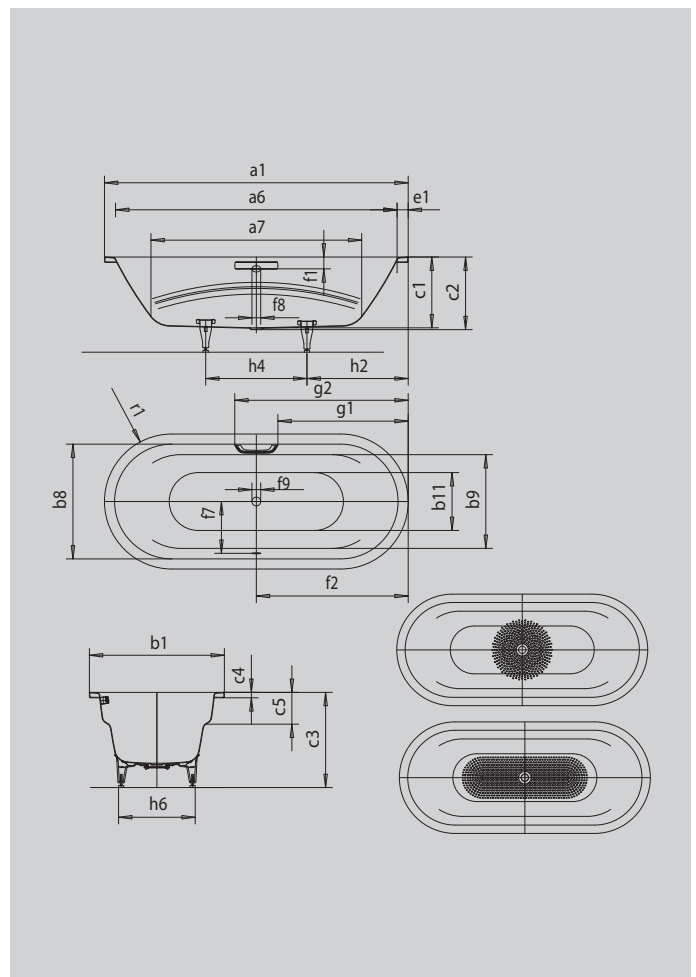

# VAIO DUO OVAL

- bathing with a friend: two identical back rests and centrally positioned waste
- with integrated arm rests
- made of KALDEWEI steel enamel

Similar illustration

Model		951
External length	a <sub>1</sub>	1800 mm
Internal length (top)	a <sub>6</sub>	1680 mm
Internal length (bottom)	a <sub>7</sub>	1248 mm
External width	b <sub>1</sub>	800 mm
Internal width (bottom)	b <sub>11</sub>	496 mm
Internal width bathing area (with; without armrest)	b <sub>8</sub> ; b <sub>9</sub>	680; 555 mm
Depth inside	c <sub>1</sub>	420 mm
Depth incl. waste hole	c <sub>2</sub>	430 mm
Height with feet	c <sub>3</sub>	550 - 590 mm
Height of rim	c <sub>4</sub>	32 mm
Armrest depth	c <sub>5</sub>	180 mm
Width of rim (foot end)	e <sub>1</sub>	60 mm
Distance top edge to centre of overflow hole	f <sub>1</sub>	70 mm
Distance bath edge to centre of waste hole	f <sub>2</sub>	900 mm
Distance centre of waste hole to centre of overflow hole	f <sub>7</sub>	332 mm
Diameter of overflow hole	f <sub>8</sub>	Ø 52 mm
Diameter of waste hole	f <sub>9</sub>	Ø 52 mm
Distance bath edge (foot end) to start of grip	g <sub>1</sub>	772 mm
Distance bath edge (foot end) to end of grip	g <sub>2</sub>	1028 mm
Distance foot end of bath edge to centre of foot	h <sub>2</sub>	600 mm
Distance between the feet	h <sub>4</sub>	600 mm
Width of feet max.	h <sub>6</sub>	455 mm
External radius	r <sub>1</sub>	400 mm
Water volume		155 l
Net weight		50 kg
Diameter of anti-slip		Ø 435 mm
Full anti-slip		900 x 300 mm