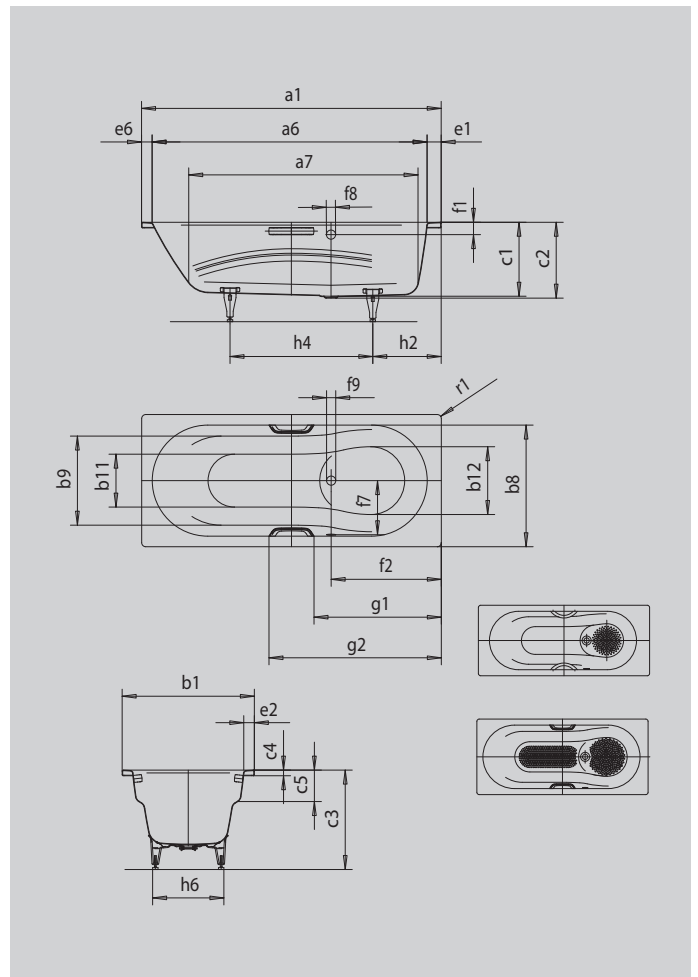

VAIO SET

VAIO SET STAR

- one-seater bath with side overflow and integrated arm rests
- combi-bath suitable for bathing and showering
- also available with grips
- made of KALDEWEI steel enamel

Similar illustration

| Model | | 954 |
|--|--|---------------|
| External length | a ₁ | 1700 mm |
| Internal length (top) | a ₆ | 1560 mm |
| Internal length (bottom) | a ₇ | 1300 mm |
| External width | b ₁ | 750 mm |
| Internal width bathing area (with; without armrest) | b ₈ ; b ₉ | 630; 505 mm |
| Internal width (bottom) | b ₁₁ ; b ₁₂ | 450; 525 mm |
| Depth inside | c ₁ | 420 mm |
| Depth incl. waste hole | c ₂ | 430 mm |
| Height with feet | c ₃ | 560 - 580 mm |
| Height of rim | c ₄ | 32 mm |
| Armrest depth | c ₅ | 175 mm |
| Width of rim (foot end; long side; head end) | e ₁ ; e ₂ ; e ₆ | 80; 60; 60 mm |
| Distance top edge to centre of overflow hole | f ₁ | 70 mm |
| Distance bath edge to centre of waste hole | f ₂ | 625 mm |
| Distance centre of waste hole to centre of overflow hole | f ₇ | 310 mm |
| Diameter of overflow hole | f ₈ | Ø 52 mm |
| Diameter of waste hole | f ₉ | Ø 52 mm |
| Distance foot end of bath edge to centre of foot | h ₂ | 435 mm |
| Distance between the feet | h ₄ | 725 mm |
| Width of feet max. | h ₆ | 488 mm |
| External radius | r ₁ | 8 mm |
| Water volume | | 135 l |
| Net weight | | 50 kg |
| Diameter of anti-slip | | Ø 288 mm |