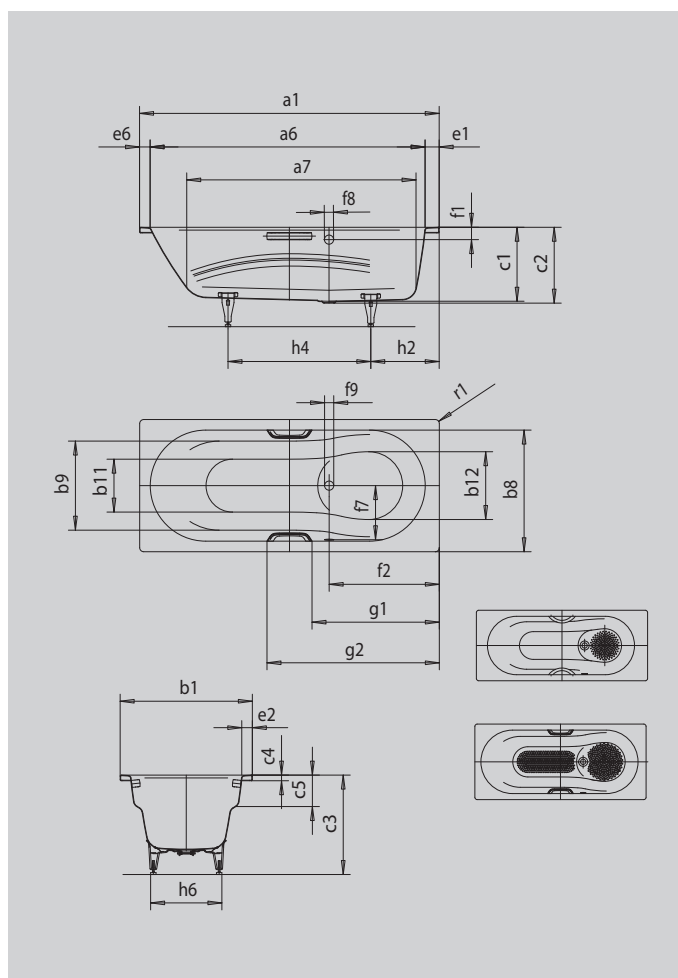

VAIO SET

VAIO SET STAR

- one-seater bath with side overflow and integrated arm rests
- combi-bath suitable for bathing and showering
- also available with grips
- made of KALDEWEI steel enamel

Similar illustration

Model		956
External length	a ₁	1600 mm
Internal length (top)	a ₆	1460 mm
Internal length (bottom)	a ₇	1200 mm
External width	b ₁	700 mm
Internal width bathing area (with; without armrest)	b ₈ ; b ₉	580; 470 mm
Internal width (bottom)	b ₁₁ ; b ₁₂	420; 475 mm
Depth inside	c ₁	420 mm
Depth incl. waste hole	c ₂	430 mm
Height with feet	c ₃	560 - 580 mm
Height of rim	c ₄	32 mm
Armrest depth	c ₅	175 mm
Width of rim (foot end; long side; head end)	e ₁ ; e ₂ ; e ₆	80; 60; 60 mm
Distance top edge to centre of overflow hole	f ₁	70 mm
Distance bath edge to centre of waste hole	f ₂	575 mm
Distance centre of waste hole to centre of overflow hole	f ₇	280 mm
Diameter of overflow hole	f ₈	Ø 52 mm
Diameter of waste hole	f ₉	Ø 52 mm
Distance foot end of bath edge to centre of foot	h ₂	435 mm
Distance between the feet	h ₄	625 mm
Width of feet max.	h ₆	425 mm
External radius	r ₁	8 mm
Water volume		100 l
Net weight		45 kg
Diameter of anti-slip		Ø 288 mm