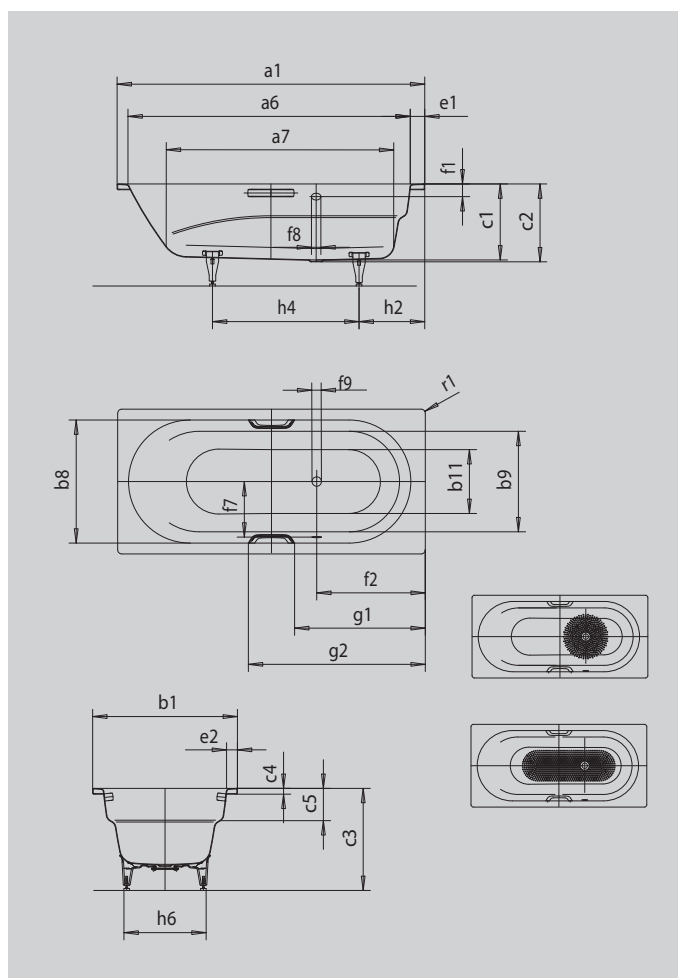

# VAIO VAIO STAR

- one-seater bath with side overflow and integrated arm rests
- classic four-cornered model
- also available with grips
- made of KALDEWEI steel enamel

Similar illustration

Model		960
External length	a <sub>1</sub>	1700 mm
Internal length (top)	a <sub>6</sub>	1560 mm
Internal length (bottom)	a <sub>7</sub>	1255 mm
External width	b <sub>1</sub>	800 mm
Internal width (bottom)	b <sub>11</sub>	496 mm
Internal width bathing area (with; without armrest)	b <sub>9</sub> ; b <sub>9</sub>	680; 555 mm
Depth inside	c <sub>1</sub>	420 mm
Depth incl. waste hole	c <sub>2</sub>	430 mm
Height with feet	c <sub>3</sub>	555 - 590 mm
Height of rim	c <sub>4</sub>	32 mm
Armrest depth	c <sub>5</sub>	180 mm
Width of rim (foot end; long side)	e <sub>1</sub> ; e <sub>2</sub>	80; 60 mm
Distance top edge to centre of overflow hole	f <sub>1</sub>	70 mm
Distance bath edge to centre of waste hole	f <sub>2</sub>	600 mm
Distance centre of waste hole to centre of overflow hole	f <sub>7</sub>	332 mm
Diameter of overflow hole	f <sub>8</sub>	Ø 52 mm
Diameter of waste hole	f <sub>9</sub>	Ø 52 mm
Distance foot end of bath edge to centre of foot	h <sub>2</sub>	443 mm
Distance between the feet	h <sub>4</sub>	670 mm
Width of feet max.	h <sub>6</sub>	445 mm
External radius	r <sub>1</sub>	23 mm
Water volume		145 l
Net weight		50 kg
Diameter of anti-slip		Ø 435 mm
Full anti-slip		900 x 300 mm