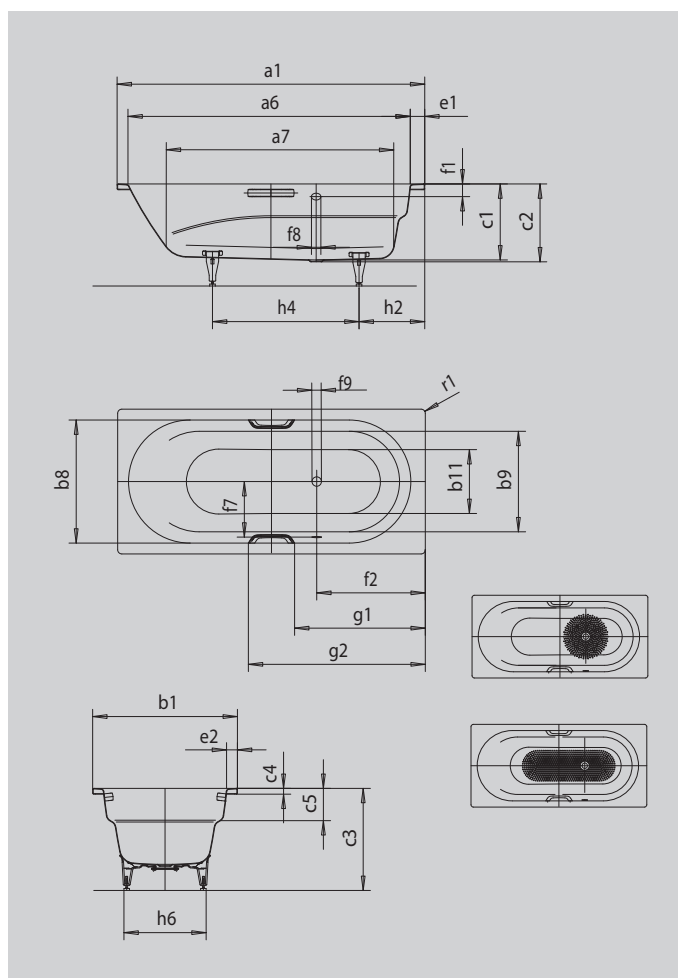

## VAIO STAR

- one-seater bath with side overflow and integrated arm rests
- classic four-cornered model
- also available with grips
- made of KALDEWEI steel enamel

Similar illustration

Model		961
External length	a <sub>1</sub>	1700 mm
Internal length (top)	a <sub>6</sub>	1560 mm
Internal length (bottom)	a <sub>7</sub>	1255 mm
External width	b <sub>1</sub>	800 mm
Internal width (bottom)	b <sub>11</sub>	496 mm
Internal width bathing area (with; without armrest)	b <sub>8</sub> ; b <sub>9</sub>	680; 555 mm
Depth inside	c <sub>1</sub>	420 mm
Depth incl. waste hole	c <sub>2</sub>	430 mm
Height with feet	c <sub>3</sub>	555 - 590 mm
Height of rim	c <sub>4</sub>	32 mm
Armrest depth	c <sub>5</sub>	180 mm
Width of rim (foot end; long side)	e <sub>1</sub> ; e <sub>2</sub>	80; 60 mm
Distance top edge to centre of overflow hole	f <sub>1</sub>	70 mm
Distance bath edge to centre of waste hole	f <sub>2</sub>	600 mm
Distance centre of waste hole to centre of overflow hole	f <sub>7</sub>	332 mm
Diameter of overflow hole	f <sub>8</sub>	Ø 52 mm
Diameter of waste hole	f <sub>9</sub>	Ø 52 mm
Distance bath edge (foot end) to start of grip	g <sub>1</sub>	722 mm
Distance bath edge (foot end) to end of grip	g <sub>2</sub>	978 mm
Distance foot end of bath edge to centre of foot	h <sub>2</sub>	443 mm
Distance between the feet	h <sub>4</sub>	670 mm
Width of feet max.	h <sub>6</sub>	445 mm
External radius	r <sub>1</sub>	23 mm
Water volume		145 l
Net weight		50 kg
Diameter of anti-slip		Ø 435 mm
Full anti-slip		900 x 300 mm