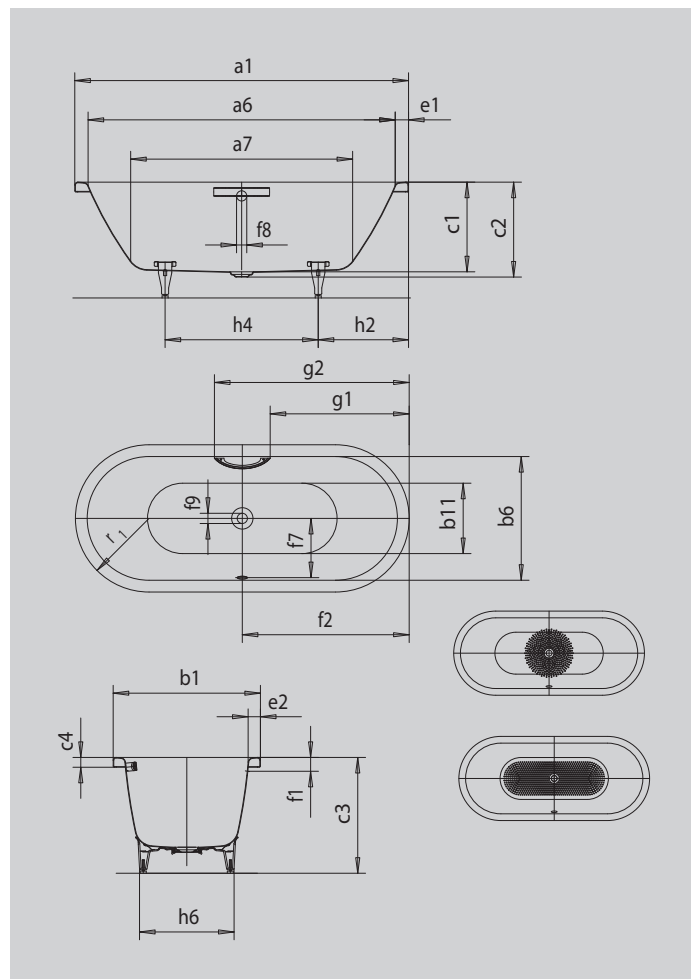

# CENTRO DUO OVAL

- pure simplicity and unpretentious elegance distinguish these baths
- enamelled waste cover and overflow knob integrated in the bath design (also available with filling function)
- bathing with a friend: two identical back rests and centrally positioned waste
- made of KALDEWEI steel enamel

Similar illustration

GRIP DISCREET OPULENCE

Model		127
External length	a <sub>1</sub>	1700 mm
Internal length (top)	a <sub>6</sub>	1580 mm
Internal length (bottom)	a <sub>7</sub>	1130 mm
External width	b <sub>1</sub>	750 mm
Internal width (top)	b <sub>6</sub>	630 mm
Internal width (bottom)	b <sub>11</sub>	510 mm
Depth inside	c <sub>1</sub>	460 mm
Depth incl. waste hole	c <sub>2</sub>	485 mm
Height with feet	c <sub>3</sub>	605 - 640 mm
Height of rim	c <sub>4</sub>	50 mm
Width of rim (foot end; long side)	e <sub>1</sub> ; e <sub>2</sub>	60; 60 mm
Distance top edge to centre of overflow hole	f <sub>1</sub>	70 mm
Distance bath edge to centre of waste hole	f <sub>2</sub>	850 mm
Distance centre of waste hole to centre of overflow hole	f <sub>7</sub>	307 mm
Diameter of overflow hole	f <sub>8</sub>	Ø 52 mm
Diameter of waste hole	f <sub>9</sub>	Ø 52 mm
Distance bath edge (foot end) to start of grip	g <sub>1</sub>	708 mm
Distance bath edge (foot end) to end of grip	g <sub>2</sub>	992 mm
Distance foot end of bath edge to centre of foot	h <sub>2</sub>	560 mm
Distance between the feet	h <sub>4</sub>	580 mm
Width of feet max.	h <sub>6</sub>	465 mm
External radius	r <sub>1</sub>	375 mm
Water volume		156 l
Net weight		48 kg
Pedestal		5030
Diameter of anti-slip		Ø 435 mm
Full anti-slip		900 x 300 mm