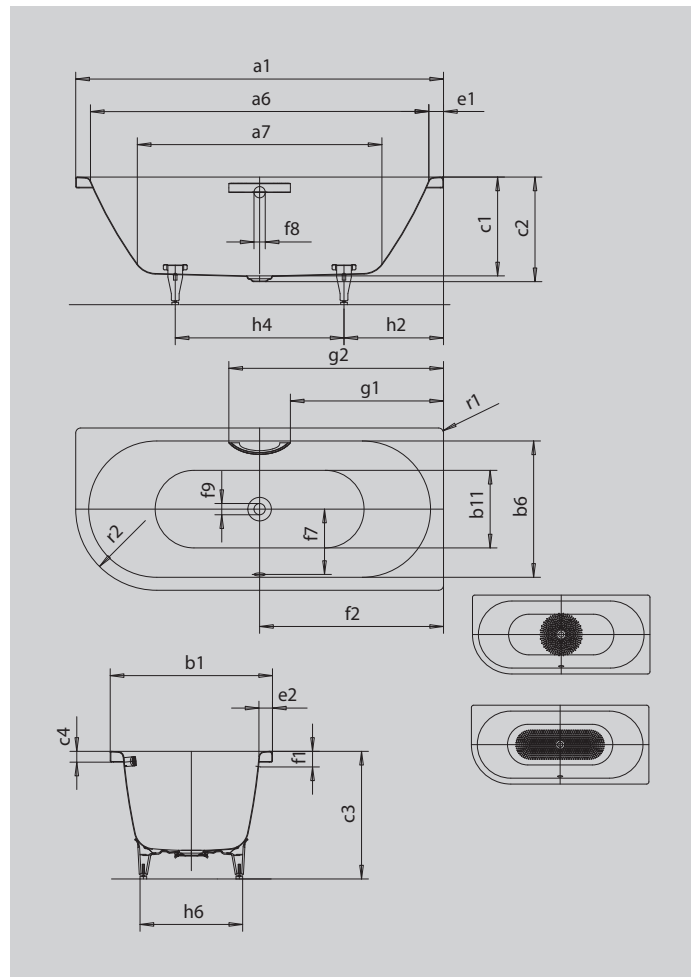

# CENTRO DUO 1 LEFT

- pure simplicity and unpretentious elegance distinguish these baths
- enamelled waste cover and overflow knob integrated in the bath design (also available with filling function)
- bathing with a friend: two identical back rests and centrally positioned waste
- made of KALDEWEI steel enamel

Similar illustration

Model		129
External length	a <sub>1</sub>	1700 mm
Internal length (top)	a <sub>6</sub>	1580 mm
Internal length (bottom)	a <sub>7</sub>	1130 mm
External width	b <sub>1</sub>	750 mm
Internal width (top)	b <sub>6</sub>	630 mm
Internal width (bottom)	b <sub>11</sub>	510 mm
Depth inside	c <sub>1</sub>	460 mm
Depth incl. waste hole	c <sub>2</sub>	485 mm
Height with feet	c <sub>3</sub>	605 - 640 mm
Height of rim	c <sub>4</sub>	50 mm
Width of rim (foot end; long side)	e <sub>1</sub> ; e <sub>2</sub>	60; 60 mm
Distance top edge to centre of overflow hole	f <sub>1</sub>	70 mm
Distance bath edge to centre of waste hole	f <sub>2</sub>	850 mm
Distance centre of waste hole to centre of overflow hole	f <sub>7</sub>	307 mm
Diameter of overflow hole	f <sub>8</sub>	Ø 52 mm
Diameter of waste hole	f <sub>9</sub>	Ø 52 mm
Distance bath edge (foot end) to start of grip	g <sub>1</sub>	708 mm
Distance bath edge (foot end) to end of grip	g <sub>2</sub>	992 mm
Distance foot end of bath edge to centre of foot	h <sub>2</sub>	560 mm
Distance between the feet	h <sub>4</sub>	580 mm
Width of feet max.	h <sub>6</sub>	465 mm
External radius	r <sub>1</sub>	23 mm
External radius	r <sub>2</sub>	375 mm
Water volume		156 l
Net weight		53 kg
Pedestal		5030
Diameter of anti-slip		Ø 435 mm
Full anti-slip		900 x 300 mm