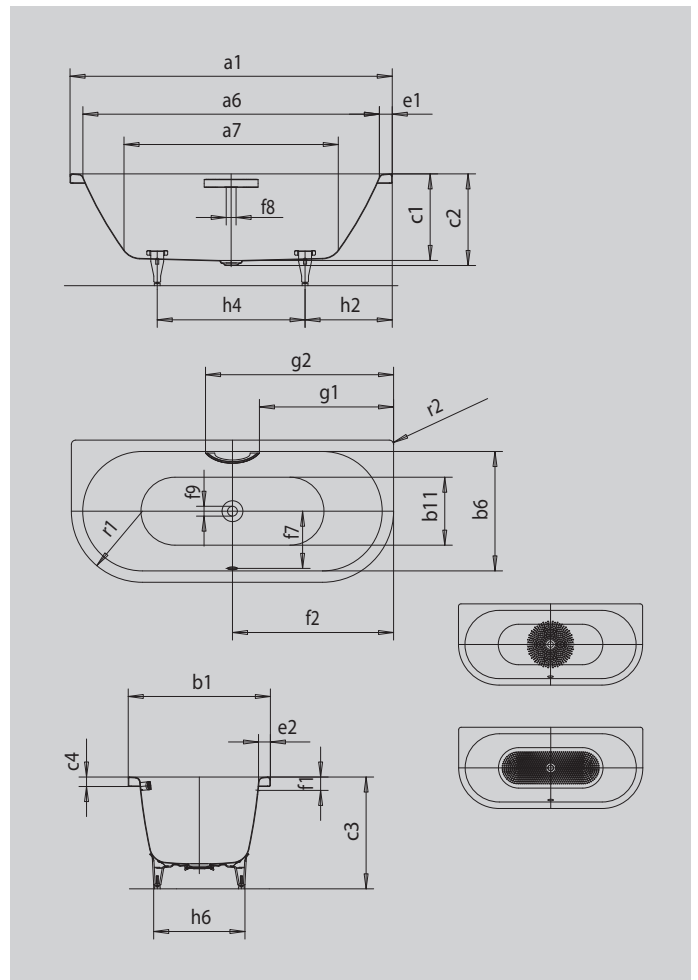

CENTRO DUO 2

- pure simplicity and unpretentious elegance distinguish these baths
- enamelled waste cover and overflow knob integrated in the bath design (also available with filling function)
- bathing with a friend: two identical back rests and centrally positioned waste
- made of KALDEWEI steel enamel

Similar illustration

Model		131
External length	a_1	1700 mm
Internal length (top)	a_6	1580 mm
Internal length (bottom)	a_7	1130 mm
External width	b_1	750 mm
Internal width (top)	b_6	630 mm
Internal width (bottom)	b_{11}	510 mm
Depth inside	c_1	460 mm
Depth incl. waste hole	c_2	485 mm
Height with feet	c_3	605 - 640 mm
Height of rim	c_4	50 mm
Width of rim (foot end; long side)	$e_1; e_2$	60; 60 mm
Distance top edge to centre of overflow hole	f_1	70 mm
Distance bath edge to centre of waste hole	f_2	850 mm
Distance centre of waste hole to centre of overflow hole	f_7	307 mm
Diameter of overflow hole	f_8	Ø 52 mm
Diameter of waste hole	f_9	Ø 52 mm
Distance bath edge (foot end) to start of grip	g_1	708 mm
Distance bath edge (foot end) to end of grip	g_2	992 mm
Distance foot end of bath edge to centre of foot	h_2	560 mm
Distance between the feet	h_4	580 mm
Width of feet max.	h_6	465 mm
External radius	r_1	23 mm
External radius	r_2	375 mm
Water volume		156 l
Net weight		51 kg
Pedestal		5030
Diameter of anti-slip		Ø 435 mm
Full anti-slip		900 x 300 mm