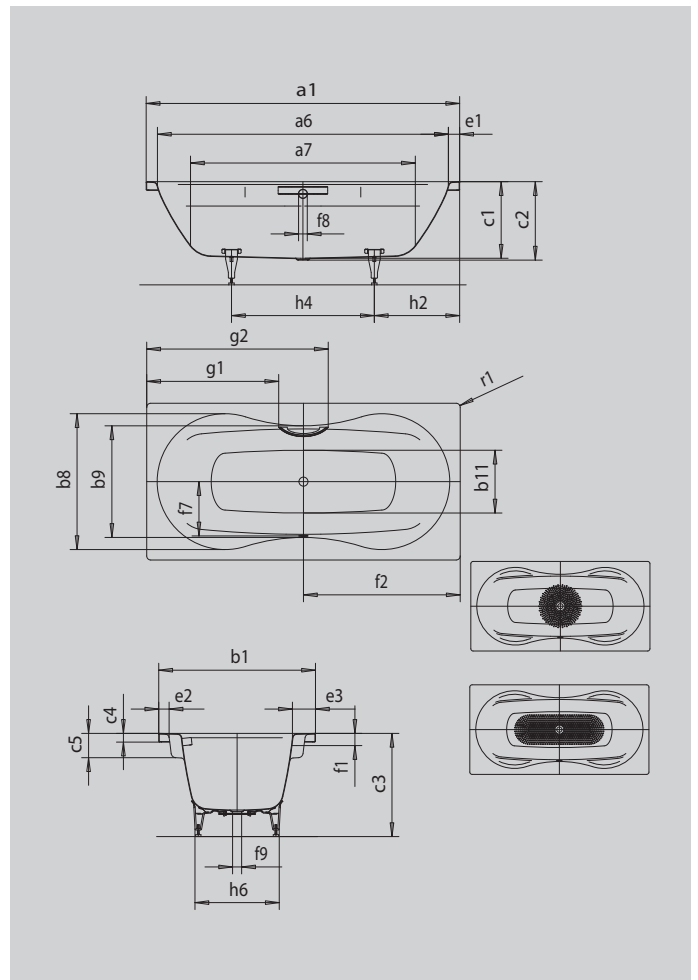

MEGA DUO

- bathing with a friend: two identical back rests and centrally positioned waste
- wide arm rests on both sides provide optimum bathing comfort
- classic four-cornered model
- made of KALDEWEI steel enamel

Similar illustration

Model		180
External length	a ₁	1800 mm
Internal length (top)	a ₆	1680 mm
Internal length (bottom)	a ₇	1290 mm
External width	b ₁	900 mm
Internal width (bottom)	b ₁₁	360 mm
Internal width bathing area (with; without armrest)	b ₈ ; b ₉	780; 640 mm
Depth inside	c ₁	440 mm
Depth incl. waste hole	c ₂	450 mm
Height with feet	c ₃	565 - 600 mm
Height of rim	c ₄	50 mm
Armrest depth	c ₅	140 mm
Width of rim long side	e ₃	130 mm
Width of rim (foot end; long side)	e ₁ ; e ₂	60; 60 mm
Distance top edge to centre of overflow hole	f ₁	70 mm
Distance bath edge to centre of waste hole	f ₂	900 mm
Distance centre of waste hole to centre of overflow hole	f ₇	310 mm
Diameter of overflow hole	f ₈	Ø 52 mm
Diameter of waste hole	f ₉	Ø 52 mm
Distance bath edge (foot end) to start of grip	g ₁	758 mm
Distance bath edge (foot end) to end of grip	g ₂	1042 mm
Distance foot end of bath edge to centre of foot	h ₂	490 mm
Distance between the feet	h ₄	820 mm
Width of feet max.	h ₆	480 mm
External radius	r ₁	23 mm
Water volume		186 l
Net weight		60 kg
Diameter of anti-slip		Ø 435 mm
Full anti-slip		900 x 300 mm