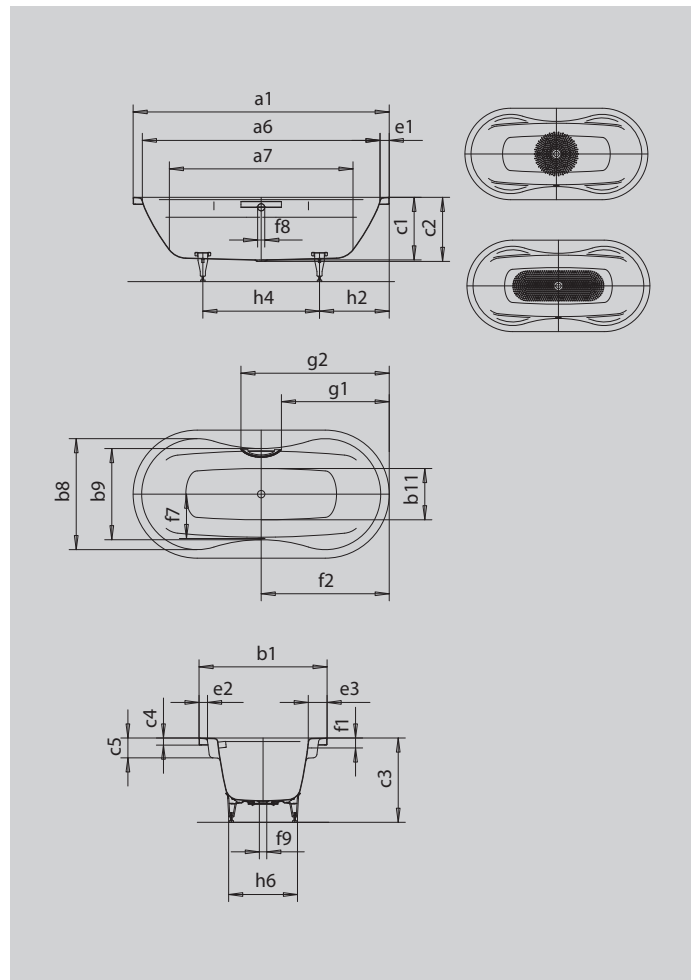

MEGA DUO OVAL

- wide arm rests on both sides provide optimum bathing comfort
- bathing with a friend: two identical back rests and centrally positioned waste
- made of KALDEWEI steel enamel

Similar illustration

GRIP DISCREET OPULENCE

Model		184
External length	a ₁	1800 mm
Internal length (top)	a ₆	1680 mm
Internal length (bottom)	a ₇	1290 mm
External width	b ₁	900 mm
Internal width (bottom)	b ₁₁	360 mm
Internal width bathing area (with; without armrest)	b ₈ ; b ₉	780; 640 mm
Depth inside	c ₁	440 mm
Depth incl. waste hole	c ₂	450 mm
Height with feet	c ₃	565 - 600 mm
Height of rim	c ₄	50 mm
Armrest depth	c ₅	140 mm
Width of rim long side	e ₃	130 mm
Width of rim (foot end; long side)	e ₁ ; e ₂	60; 60 mm
Distance top edge to centre of overflow hole	f ₁	70 mm
Distance bath edge to centre of waste hole	f ₂	900 mm
Distance centre of waste hole to centre of overflow hole	f ₇	310 mm
Diameter of overflow hole	f ₈	Ø 52 mm
Diameter of waste hole	f ₉	Ø 52 mm
Distance bath edge (foot end) to start of grip	g ₁	758 mm
Distance bath edge (foot end) to end of grip	g ₂	1042 mm
Distance foot end of bath edge to centre of foot	h ₂	490 mm
Distance between the feet	h ₄	820 mm
Width of feet max.	h ₆	480 mm
External radius	r ₁	450 mm
Water volume		186 l
Net weight		55 kg
Diameter of anti-slip		Ø 435 mm
Full anti-slip		900 x 300 mm