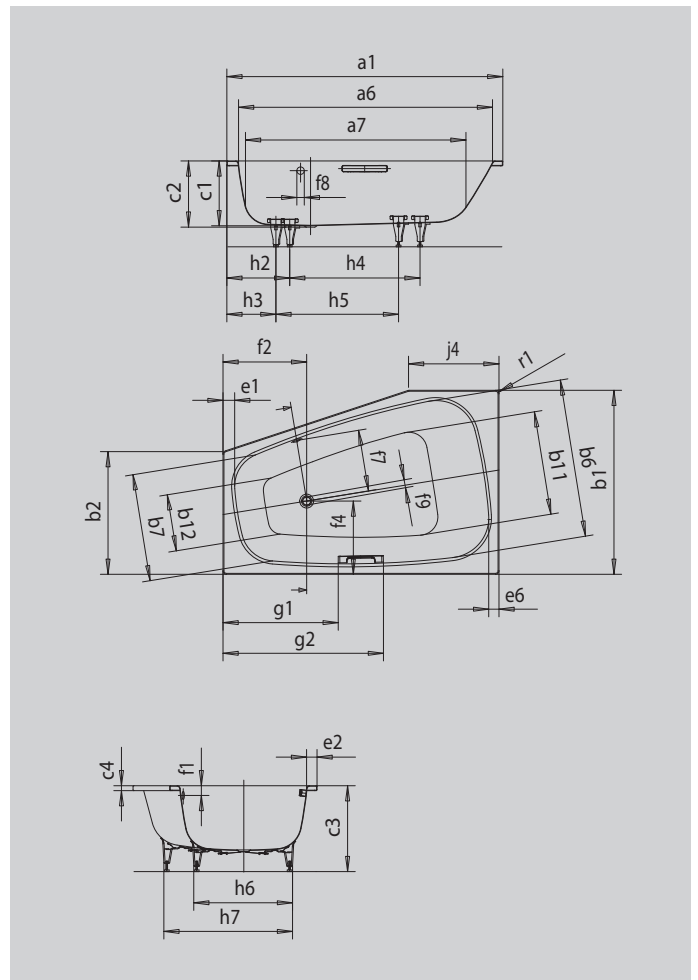

# PLAZA DUO RIGHT

- the spacious interior enables you to adopt a wide range of positions when bathing
- available as right or left-hand model
- bathing with a friend: sit next to each other
- made of KALDEWEI steel enamel

Similar illustration

Model		190
External length	a <sub>1</sub>	1800 mm
Internal length (top)	a <sub>6</sub>	1625 mm
Internal length (bottom)	a <sub>7</sub>	1410 mm
External width	b <sub>1</sub>	1200 mm
External width	b <sub>2</sub>	800 mm
Internal width (top)	b <sub>6</sub> ; b <sub>7</sub>	1035; 700 mm
Internal width (bottom)	b <sub>11</sub> ; b <sub>12</sub>	738; 370 mm
Depth inside	c <sub>1</sub>	420 mm
Depth incl. waste hole	c <sub>2</sub>	430 mm
Height with feet	c <sub>3</sub>	552 - 560 mm
Height of rim	c <sub>4</sub>	32 mm
Width of rim (foot end; long side; head end)	e <sub>1</sub> ; e <sub>2</sub> ; e <sub>6</sub>	74; 66; 61 mm
Distance top edge to centre of overflow hole	f <sub>1</sub>	70 mm
Distance bath edge to centre of waste hole	f <sub>2</sub>	545 mm
Distance bath edge (lengthwise) to centre of waste hole	f <sub>4</sub>	478 mm
Distance centre of waste hole to centre of overflow hole	f <sub>6</sub>	409 mm
Diameter of overflow hole	f <sub>8</sub>	Ø 52 mm
Diameter of waste hole	f <sub>9</sub>	Ø 52 mm
Distance bath edge (foot end) to start of grip	g <sub>1</sub>	751 mm
Distance bath edge (foot end) to end of grip	g <sub>2</sub>	1047 mm
Distance foot end of bath edge to centre of foot	h <sub>2</sub> ; h <sub>3</sub>	320; 410 mm
Distance between the feet	h <sub>4</sub> ; h <sub>5</sub>	800; 850 mm
Width of feet max.	h <sub>6</sub> ; h <sub>7</sub>	600 - 880 mm
Length of straight side	j <sub>4</sub>	590 mm
External radius	r <sub>1</sub>	23 mm
Water volume		273 l
Net weight		66 kg