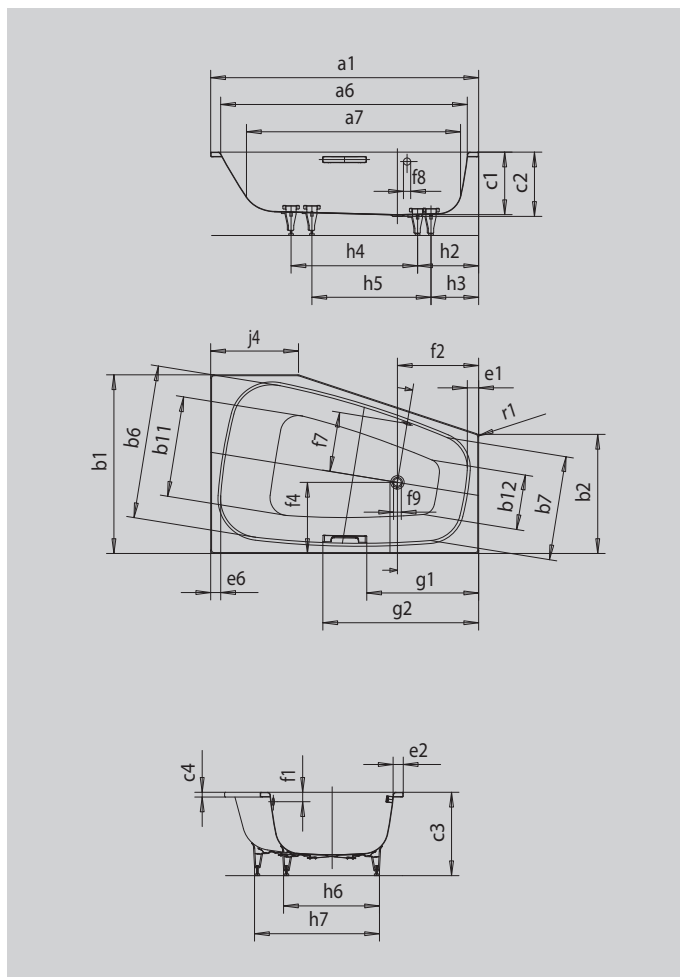

PLAZA DUO LEFT

- the spacious interior enables you to adopt a wide range of positions when bathing
- available as right or left-hand model
- bathing with a friend: sit next to each other
- made of KALDEWEI steel enamel

Similar illustration

Model		192
External length	a ₁	1800 mm
Internal length (top)	a ₆	1625 mm
Internal length (bottom)	a ₇	1410 mm
External width	b ₁	1200 mm
External width	b ₂	800 mm
Internal width (top)	b ₆ ; b ₇	1035; 700 mm
Internal width (bottom)	b ₁₁ ; b ₁₂	738; 370 mm
Depth inside	c ₁	420 mm
Depth incl. waste hole	c ₂	430 mm
Height with feet	c ₃	552 - 560 mm
Height of rim	c ₄	32 mm
Width of rim (foot end; long side; head end)	e ₁ ; e ₂ ; e ₆	74; 66; 61 mm
Distance top edge to centre of overflow hole	f ₁	70 mm
Distance bath edge to centre of waste hole	f ₂	545 mm
Distance bath edge (lengthwise) to centre of waste hole	f ₄	478 mm
Distance centre of waste hole to centre of overflow hole	f ₇	409 mm
Diameter of overflow hole	f ₈	Ø 52 mm
Diameter of waste hole	f ₉	Ø 52 mm
Distance bath edge (foot end) to start of grip	g ₁	751 mm
Distance bath edge (foot end) to end of grip	g ₂	1047 mm
Distance foot end of bath edge to centre of foot	h ₂ ; h ₃	320; 410 mm
Distance between the feet	h ₄ ; h ₅	800; 850 mm
Width of feet max.	h ₆ ; h ₇	600 - 880 mm
Length of straight side	j ₄	590 mm
External radius	r ₁	23 mm
Water volume		273 l
Net weight		66 kg