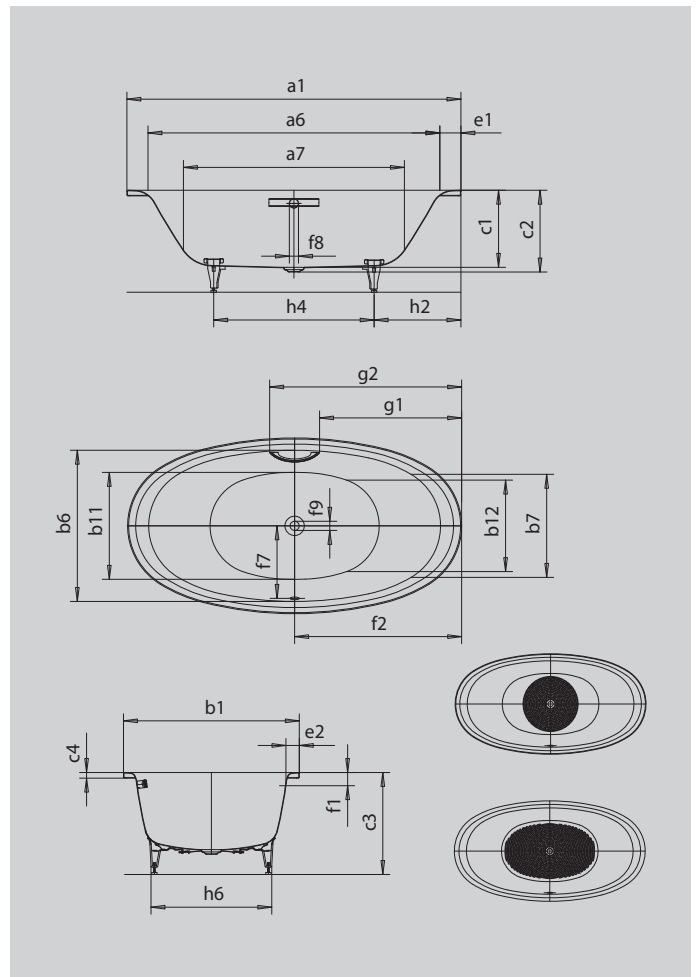

# ELLIPSO DUO OVAL

- gently shaped shoulder rest for more pleasure and comfort
- elliptical exterior form reflects the interior form
- enamelled waste cover and overflow knob integrated in the bath design (also available with filling function)
- bathing with a friend: two identical back rests and centrally positioned waste
- made of KALDEWEI steel enamel

Similar illustration

Model		232
External length	$a_1$	1900 mm
Internal length (top)	$a_6$	1660 mm
Internal length (bottom)	$a_7$	1260 mm
External width	$b_1$	1000 mm
Internal width (top)	$b_6; b_7$	860; 585 mm
Internal width (bottom)	$b_{11}; b_{12}$	610; 520 mm
Depth inside	$c_1$	440 mm
Depth incl. waste hole	$c_2$	465 mm
Height with feet	$c_3$	565 - 595 mm
Height of rim	$c_4$	32 mm
Width of rim (foot end; long side)	$e_1; e_2$	120; 65 mm
Distance top edge to centre of overflow hole	$f_1$	75 mm
Distance bath edge to centre of waste hole	$f_2$	950 mm
Distance centre of waste hole to centre of overflow hole	$f_7$	421 mm
Diameter of overflow hole	$f_8$	Ø 52 mm
Diameter of waste hole	$f_9$	Ø 52 mm
Distance bath edge (foot end) to start of grip	$g_1$	808 mm
Distance bath edge (foot end) to end of grip	$g_2$	1092 mm
Distance foot end of bath edge to centre of foot	$h_2$	585 mm
Distance between the feet	$h_4$	730 mm
Width of feet max.	$h_6$	620 mm
Water volume		214 l
Net weight		55 kg
Diameter of anti-slip		Ø 587 mm
Full anti-slip		900 x 546 mm