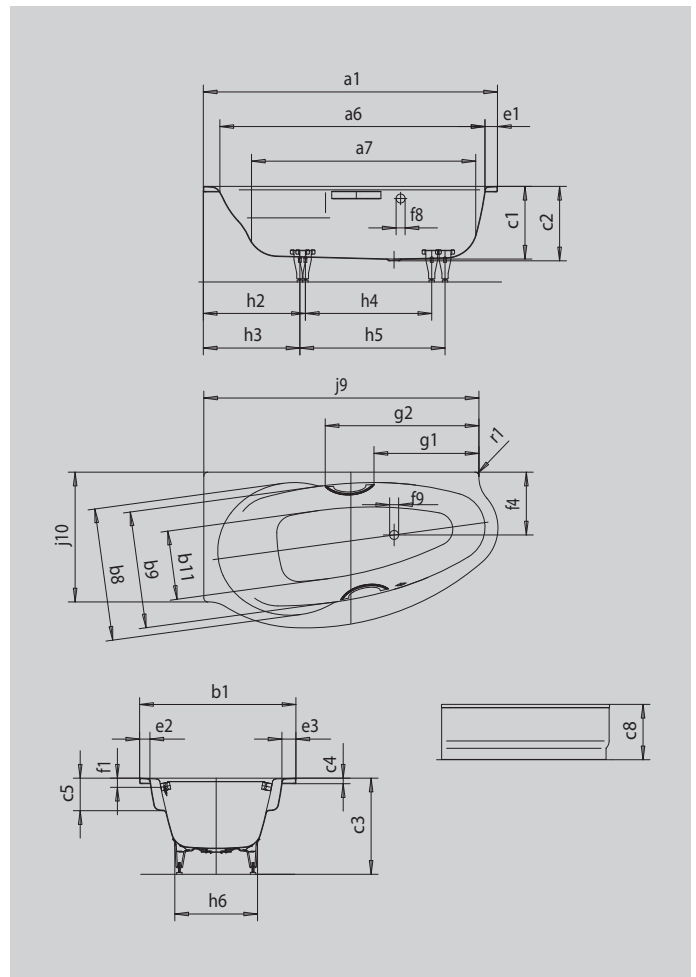

STUDIO RIGHT STUDIO STAR RIGHT

- harmoniously designed corner bath with left and right installation options
- generously proportioned area for the back and integrated arm rests
- also available with panel and grips
- made of KALDEWEI steel enamel

Similar illustration

Model		826
External length	a ₁	1700 mm
Internal length (top)	a ₆	1545 mm
Internal length (bottom)	a ₇	1290 mm
External width	b ₁	900 mm
Internal width (bottom)	b ₁₁	340 mm
Internal width bathing area (with; without armrest)	b ₉ ; b ₉	765; 675 mm
Depth inside	c ₁	420 mm
Depth incl. waste hole	c ₂	430 mm
Height with feet	c ₃	550 - 575 mm
Height of rim	c ₄	32 mm
Armrest depth	c ₅	200 mm
Height with support and panel	c ₈	560 mm
Width of rim long side	e ₃	140 mm
Width of rim (foot end; long side)	e ₁ ; e ₂	75; 60 mm
Distance top edge to centre of overflow hole	f ₁	70 mm
Distance bath edge to centre of waste hole	f ₂	600 mm
Distance bath edge (lengthwise) to centre of waste hole	f ₄	363 mm
Distance centre of waste hole to centre of overflow hole	f ₇	290 mm
Diameter of overflow hole	f ₈	Ø 52 mm
Diameter of waste hole	f ₉	Ø 52 mm
Width of feet max.	h ₆	525 mm
Distance foot end of bath edge to centre of foot	h ₂ ; h ₃	590; 558 mm
Distance between the feet	h ₄ ; h ₅	745; 880 mm
Side length (long side)	j ₉	1590 mm
Side length (head end)	j ₁₀	750 mm
External radius	r ₁	23 mm
Water volume		149 l
Net weight		54 kg