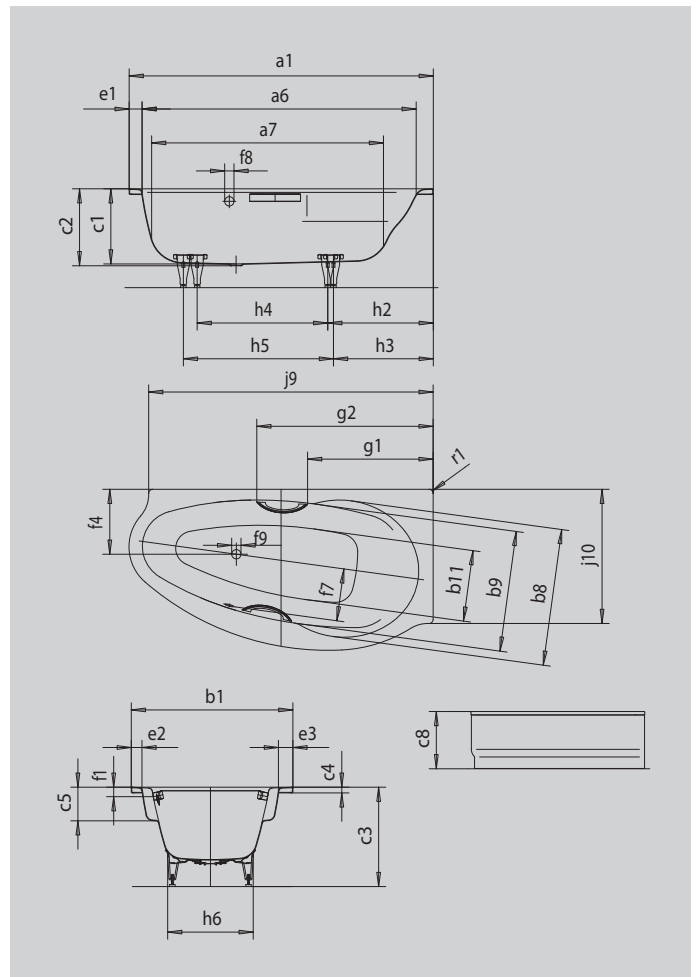

# STUDIO LEFT STUDIO STAR LEFT

- harmoniously designed corner bath with left and right installation options
- generously proportioned area for the back and integrated arm rests
- also available with panel and grips
- made of KALDEWEI steel enamel

Similar illustration

Model		828
External length	a <sub>1</sub>	1700 mm
Internal length (top)	a <sub>6</sub>	1545 mm
Internal length (bottom)	a <sub>7</sub>	1290 mm
External width	b <sub>1</sub>	900 mm
Internal width (bottom)	b <sub>11</sub>	340 mm
Internal width bathing area (with; without armrest)	b <sub>9</sub> ; b <sub>8</sub>	765; 675 mm
Depth inside	c <sub>1</sub>	420 mm
Depth incl. waste hole	c <sub>2</sub>	430 mm
Height with feet	c <sub>3</sub>	550 - 575 mm
Height of rim	c <sub>4</sub>	32 mm
Armrest depth	c <sub>5</sub>	200 mm
Height with support and panel	c <sub>8</sub>	560 mm
Width of rim long side	e <sub>3</sub>	140 mm
Width of rim (foot end; long side)	e <sub>2</sub> ; e <sub>1</sub>	75; 60 mm
Distance top edge to centre of overflow hole	f <sub>1</sub>	70 mm
Distance bath edge to centre of waste hole	f <sub>2</sub>	600 mm
Distance bath edge (lengthwise) to centre of waste hole	f <sub>4</sub>	363 mm
Distance centre of waste hole to centre of overflow hole	f <sub>7</sub>	290 mm
Diameter of overflow hole	f <sub>8</sub>	Ø 52 mm
Diameter of waste hole	f <sub>9</sub>	Ø 52 mm
Width of feet max.	h <sub>6</sub>	525 mm
Distance foot end of bath edge to centre of foot	h <sub>2</sub> ; h <sub>3</sub>	590; 558 mm
Distance between the feet	h <sub>4</sub> ; h <sub>5</sub>	745; 880 mm
Side length (long side)	j <sub>9</sub>	1590 mm
Side length (head end)	j <sub>10</sub>	750 mm
External radius	r <sub>1</sub>	23 mm
Water volume		149 l
Net weight		58 kg