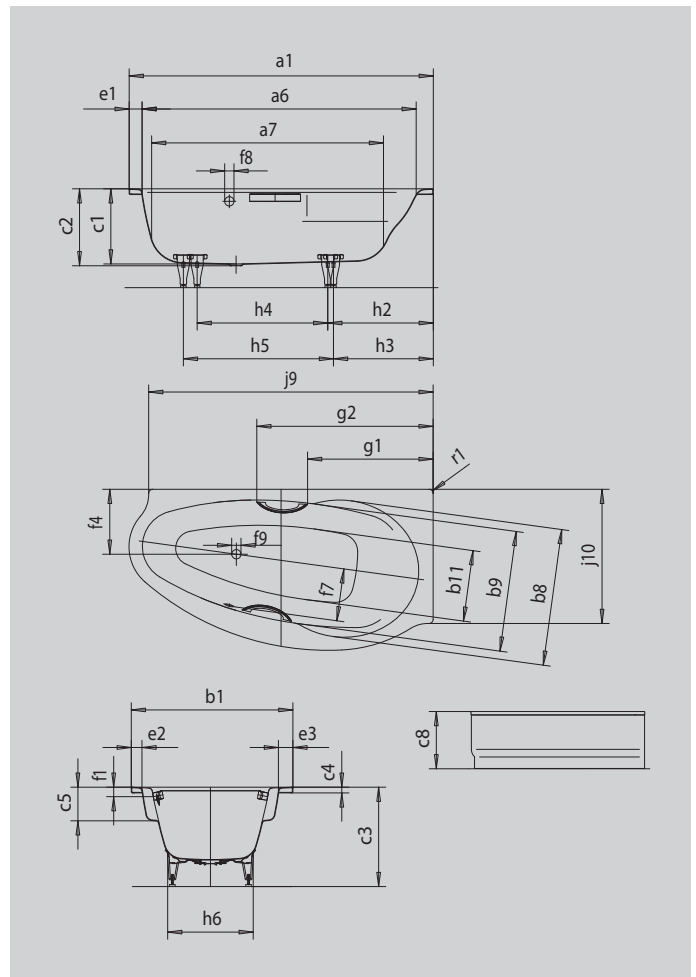

STUDIO LEFT STUDIO STAR LEFT

- harmoniously designed corner bath with left and right installation options
- generously proportioned area for the back and integrated arm rests
- also available with panel and grips
- made of KALDEWEI steel enamel

Similar illustration

Model		828
External length	a ₁	1700 mm
Internal length (top)	a ₆	1545 mm
Internal length (bottom)	a ₇	1290 mm
External width	b ₁	900 mm
Internal width (bottom)	b ₁₁	340 mm
Internal width bathing area (with; without armrest)	b ₉ ; b ₈	765; 675 mm
Depth inside	c ₁	420 mm
Depth incl. waste hole	c ₂	430 mm
Height with feet	c ₃	550 - 575 mm
Height of rim	c ₄	32 mm
Armrest depth	c ₅	200 mm
Height with support and panel	c ₈	560 mm
Width of rim long side	e ₃	140 mm
Width of rim (foot end; long side)	e ₂ ; e ₁	75; 60 mm
Distance top edge to centre of overflow hole	f ₁	70 mm
Distance bath edge to centre of waste hole	f ₂	600 mm
Distance bath edge (lengthwise) to centre of waste hole	f ₄	363 mm
Distance centre of waste hole to centre of overflow hole	f ₇	290 mm
Diameter of overflow hole	f ₈	Ø 52 mm
Diameter of waste hole	f ₉	Ø 52 mm
Width of feet max.	h ₆	525 mm
Distance foot end of bath edge to centre of foot	h ₂ ; h ₃	590; 558 mm
Distance between the feet	h ₄ ; h ₅	745; 880 mm
Side length (long side)	j ₉	1590 mm
Side length (head end)	j ₁₀	750 mm
External radius	r ₁	23 mm
Water volume		149 l
Net weight		63 kg