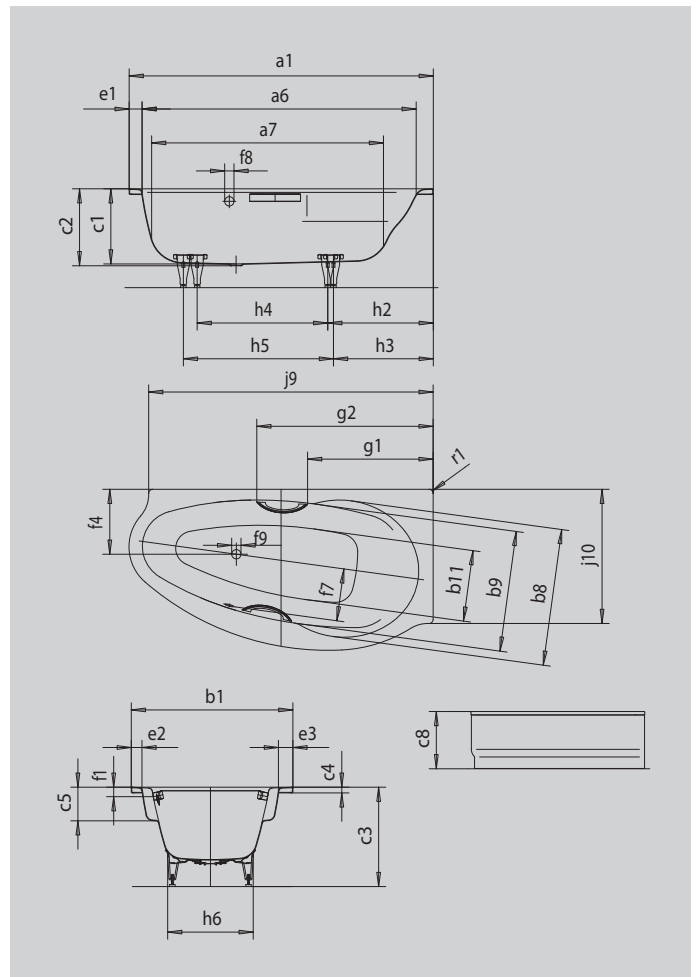

STUDIO LEFT STUDIO STAR LEFT

- harmoniously designed corner bath with left and right installation options
- generously proportioned area for the back and integrated arm rests
- also available with panel and grips
- made of KALDEWEI steel enamel

Similar illustration

Model		829
External length	a ₁	1700 mm
Internal length (top)	a ₆	1545 mm
Internal length (bottom)	a ₇	1290 mm
External width	b ₁	900 mm
Internal width (bottom)	b ₁₁	340 mm
Internal width bathing area (with; without armrest)	b ₈ ; b ₉	765; 675 mm
Depth inside	c ₁	420 mm
Depth incl. waste hole	c ₂	430 mm
Height with feet	c ₃	550 - 575 mm
Height of rim	c ₄	32 mm
Armrest depth	c ₅	200 mm
Height with support and panel	c ₈	560 mm
Width of rim long side	e ₃	140 mm
Width of rim (foot end; long side)	e ₁ ; e ₂	75; 60 mm
Distance top edge to centre of overflow hole	f ₁	70 mm
Distance bath edge to centre of waste hole	f ₂	600 mm
Distance bath edge (lengthwise) to centre of waste hole	f ₄	363 mm
Distance centre of waste hole to centre of overflow hole	f ₇	290 mm
Diameter of overflow hole	f ₈	Ø 52 mm
Diameter of waste hole	f ₉	Ø 52 mm
Distance bath edge (foot end) to start of grip	g ₁	702 mm
Distance bath edge (foot end) to end of grip	g ₂	986 mm
Width of feet max.	h ₆	525 mm
Distance foot end of bath edge to centre of foot	h ₂ ; h ₃	590; 558 mm
Distance between the feet	h ₄ ; h ₅	745; 880 mm
Side length (long side)	j ₉	1590 mm
Side length (head end)	j ₁₀	750 mm
External radius	r ₁	23 mm
Water volume		149 l
Net weight		63 kg