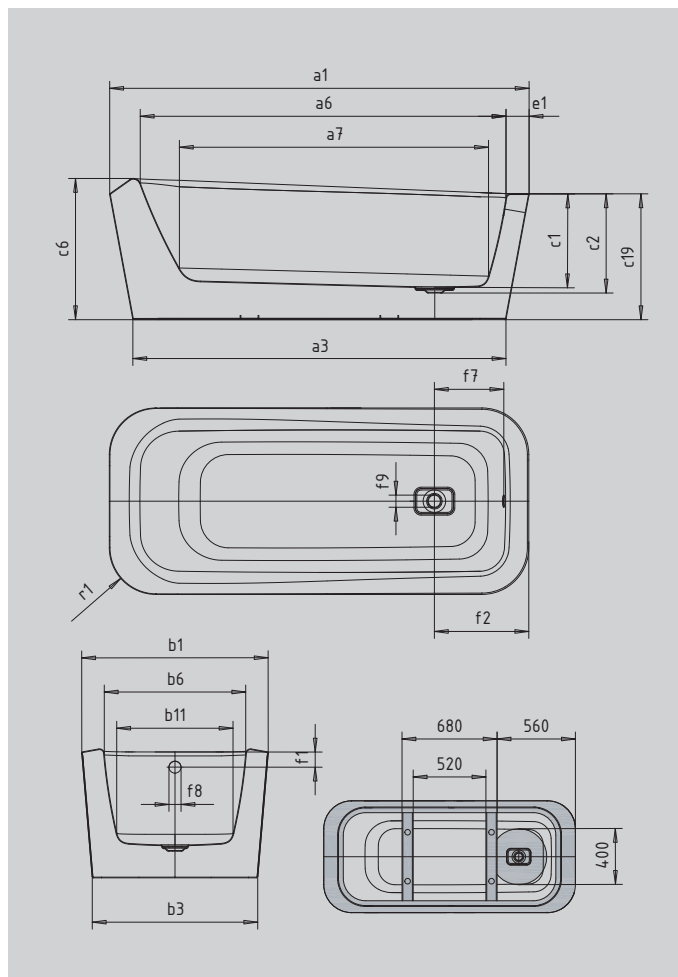

MEISTERSTÜCK EMERSO

- exclusive, free-standing single-seat bath
- diagonal backrest rim twists elegantly into the horizontal foot section lending the bath a distinctively unique character
- with exclusive easy-clean finish
- enamelled waste cover and overflow knob integrated in the bath design (also available with filling function)
- made of KALDEWEI steel enamel
- designed by Arik Levy

Similar illustration

Model		1100
External length	a ₁	1800 mm
External length (bottom)	a ₃	1600 mm
Internal length (top)	a ₆	1570 mm
Internal length (bottom)	a ₇	1327 mm
External width	b ₁	800 mm
External width (bottom)	b ₃	710 mm
Internal width (top)	b ₆	607 mm
Internal width (bottom)	b ₁₁	500 mm
Depth inside	c ₁	400 mm
Depth incl. waste hole	c ₂	425 mm
Height (head end)	c ₆	606 mm
Height of bath	c ₁₉	540 mm
Width of rim (foot end)	e ₁	97 mm
Distance top edge to centre of overflow hole	f ₁	65 mm
Distance bath edge to centre of waste hole	f ₂	405 mm
Distance centre of waste hole to centre of overflow hole	f ₇	298 mm
Diameter of overflow hole	f ₈	Ø 52 mm
Diameter of waste hole	f ₉	Ø 52 mm
External radius	r ₁	200 mm
Fill fitting connection		1/2"
Waste connection diameter		Ø 40/50
Water volume		146 l
Net weight		122 kg