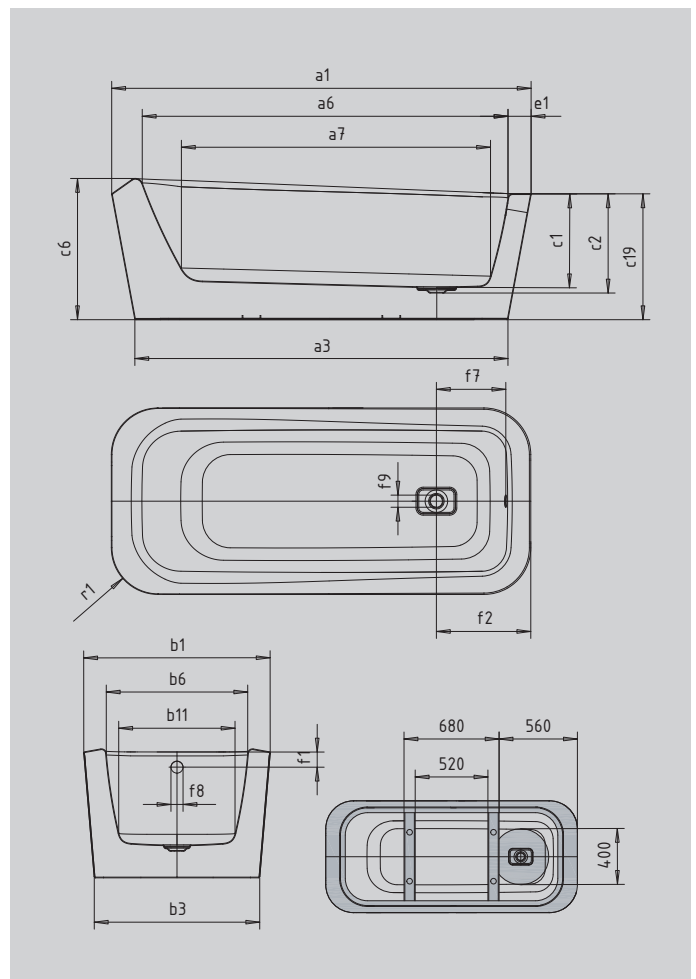

# MEISTERSTÜCK EMERSO

- exclusive, free-standing single-seat bath
- diagonal backrest rim twists elegantly into the horizontal foot section lending the bath a distinctively unique character
- with exclusive easy-clean finish
- enamelled waste cover and overflow knob integrated in the bath design (also available with filling function)
- made of KALDEWEI steel enamel
- designed by Arik Levy

Similar illustration

Model		1100
External length	a <sub>1</sub>	1800 mm
External length (bottom)	a <sub>3</sub>	1600 mm
Internal length (top)	a <sub>6</sub>	1570 mm
Internal length (bottom)	a <sub>7</sub>	1327 mm
External width	b <sub>1</sub>	800 mm
External width (bottom)	b <sub>3</sub>	710 mm
Internal width (top)	b <sub>6</sub>	607 mm
Internal width (bottom)	b <sub>11</sub>	500 mm
Depth inside	c <sub>1</sub>	400 mm
Depth incl. waste hole	c <sub>2</sub>	425 mm
Height (head end)	c <sub>6</sub>	606 mm
Height of bath	c <sub>19</sub>	540 mm
Width of rim (foot end)	e <sub>1</sub>	97 mm
Distance top edge to centre of overflow hole	f <sub>1</sub>	65 mm
Distance bath edge to centre of waste hole	f <sub>2</sub>	405 mm
Distance centre of waste hole to centre of overflow hole	f <sub>7</sub>	298 mm
Diameter of overflow hole	f <sub>8</sub>	Ø 52 mm
Diameter of waste hole	f <sub>9</sub>	Ø 52 mm
External radius	r <sub>1</sub>	200 mm
Fill fitting connection		1/2"
Waste connection diameter		Ø 40/50
Water volume		146 l
Net weight		122 kg