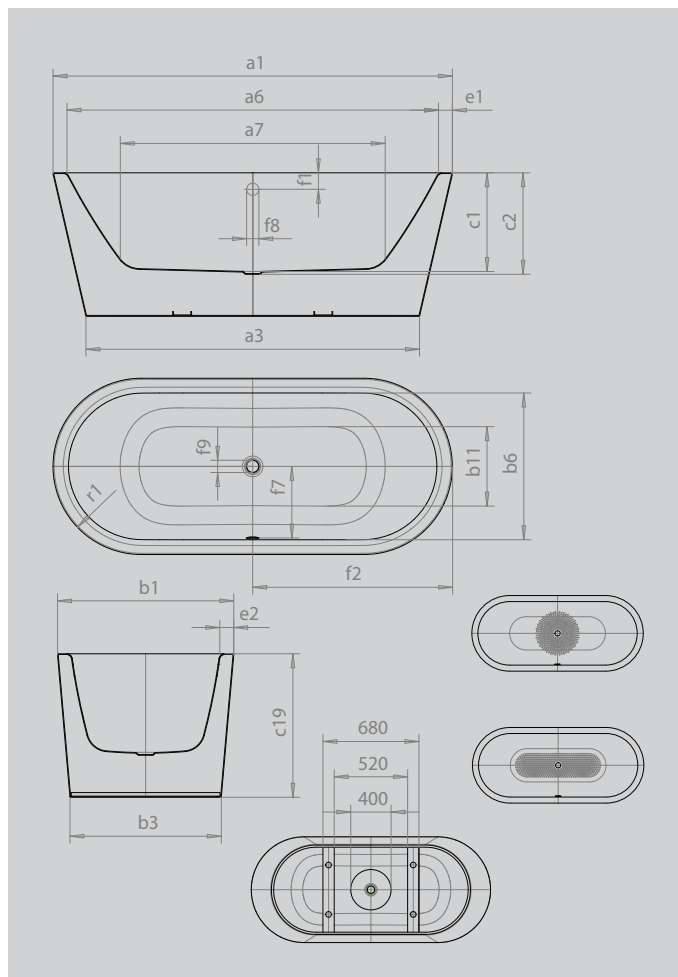

MEISTERSTÜCK CLASSIC DUO OVAL

- freestanding bathtub with seamless enamelled panelling blends into a monolithic symphony made of KALDEWEI steel enamel
- archetypal design with oval contours and a stunning conical exterior appeals anywhere in the room. The distinctly narrow edge lends the bath a uniquely harmonious aesthetic
- two gently sloping backrests and the central waste and overflow fitting ensure relaxed bathing with a partner
- the Meisterstück is available with optional extras such as easy-clean finish for unrivalled hygiene and the KALDEWEI COMFORT LEVEL waste and overflow fitting

Similar illustration

Model		1111
External length	a ₁	1800 mm
External length (bottom)	a ₃	1518 mm
Internal length (top)	a ₆	1680 mm
Internal length (bottom)	a ₇	1230 mm
External width	b ₁	800 mm
External width (bottom)	b ₃	693 mm
Internal width (top)	b ₆	680 mm
Internal width (bottom)	b ₁₁	550 mm
Depth inside	c ₁	420 mm
Depth incl. waste hole	c ₂	430 mm
Height of bath	c ₁₉	610 mm
Width of rim (foot end; long side)	e ₁ ; e ₂	60; 60 mm
Distance top edge to centre of overflow hole	f ₁	70 mm
Distance bath edge to centre of waste hole	f ₂	900 mm
Distance centre of waste hole to centre of overflow hole	f ₇	330 mm
Diameter of overflow hole	f ₈	Ø 52 mm
Diameter of waste hole	f ₉	Ø 52 mm
External radius	r ₁	400 mm
Fill fitting connection		1/2"
Waste connection diameter		Ø 40/50
Water volume		158 l
Net weight		139 kg
Diameter of anti-slip		Ø 435 mm
Full anti-slip		900 x 300 mm