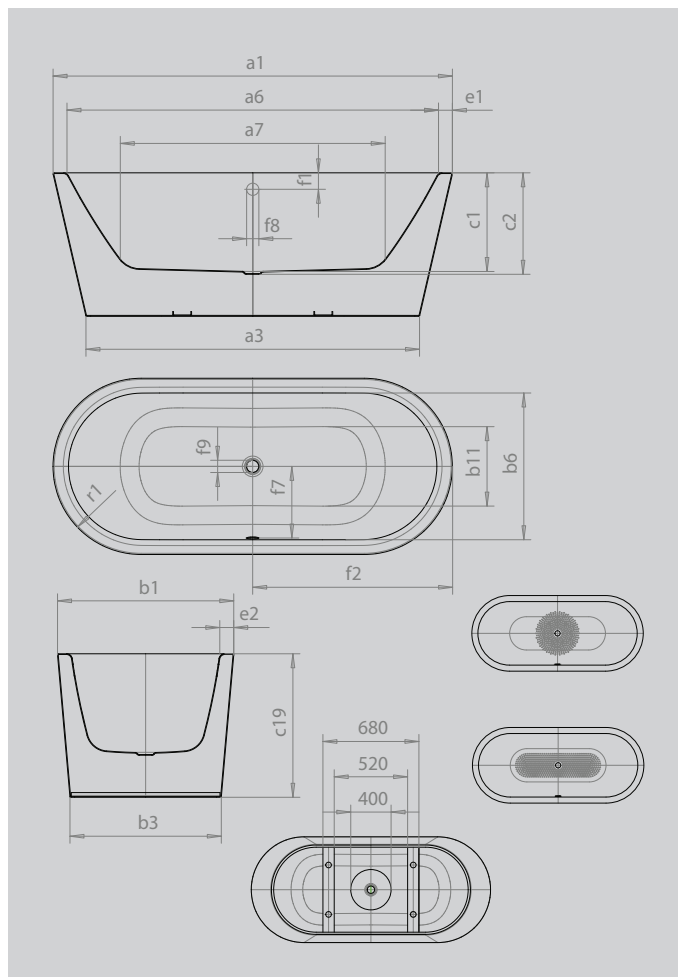

# MEISTERSTÜCK CLASSIC DUO OVAL

- freestanding bathtub with seamless enamelled panelling blends into a monolithic symphony made of KALDEWEI steel enamel
- archetypal design with oval contours and a stunning conical exterior appeals anywhere in the room. The distinctly narrow edge lends the bath a uniquely harmonious aesthetic
- two gently sloping backrests and the central waste and overflow fitting ensure relaxed bathing with a partner
- the Meisterstück is available with optional extras such as easy-clean finish for unrivalled hygiene and the KALDEWEI COMFORT LEVEL waste and overflow fitting

Similar illustration

Model		1111
External length	a <sub>1</sub>	1800 mm
External length (bottom)	a <sub>3</sub>	1518 mm
Internal length (top)	a <sub>6</sub>	1680 mm
Internal length (bottom)	a <sub>7</sub>	1230 mm
External width	b <sub>1</sub>	800 mm
External width (bottom)	b <sub>3</sub>	693 mm
Internal width (top)	b <sub>6</sub>	680 mm
Internal width (bottom)	b <sub>11</sub>	550 mm
Depth inside	c <sub>1</sub>	420 mm
Depth incl. waste hole	c <sub>2</sub>	430 mm
Height of bath	c <sub>19</sub>	610 mm
Width of rim (foot end; long side)	e <sub>1</sub> ; e <sub>2</sub>	60; 60 mm
Distance top edge to centre of overflow hole	f <sub>1</sub>	70 mm
Distance bath edge to centre of waste hole	f <sub>2</sub>	900 mm
Distance centre of waste hole to centre of overflow hole	f <sub>7</sub>	330 mm
Diameter of overflow hole	f <sub>8</sub>	Ø 52 mm
Diameter of waste hole	f <sub>9</sub>	Ø 52 mm
External radius	r <sub>1</sub>	400 mm
Fill fitting connection		1/2"
Waste connection diameter		Ø 40/50
Water volume		158 l
Net weight		139 kg
Diameter of anti-slip		Ø 435 mm
Full anti-slip		900 x 300 mm