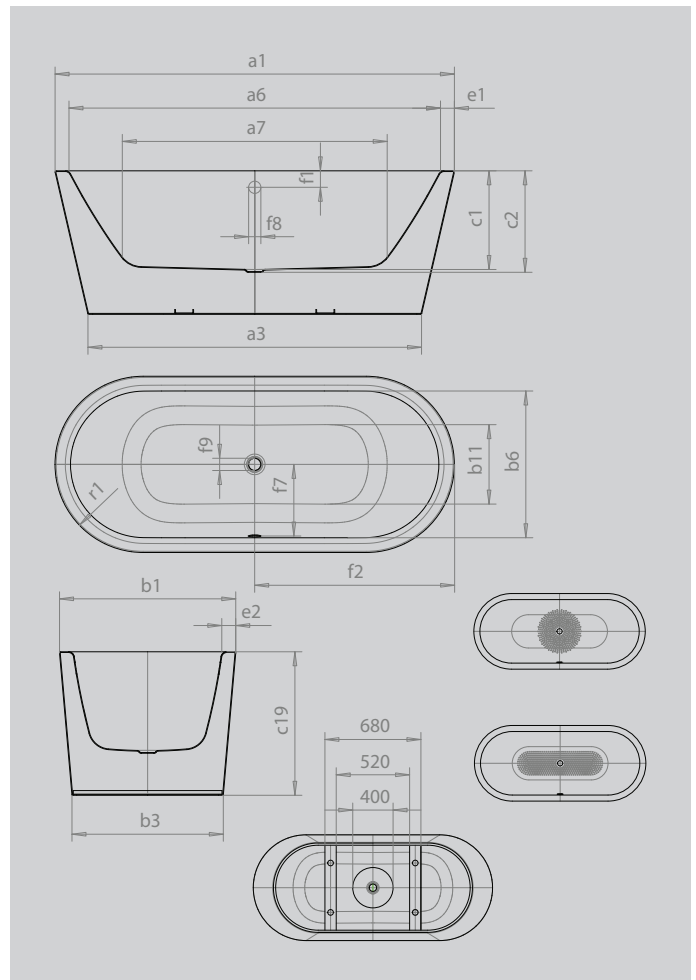

MEISTERSTÜCK CLASSIC DUO OVAL

- freestanding bathtub with seamless enamelled panelling blends into a monolithic symphony made of KALDEWEI steel enamel
- archetypal design with oval contours and a stunning conical exterior appeals anywhere in the room. The distinctly narrow edge lends the bath a uniquely harmonious aesthetic
- two gently sloping backrests and the central waste and overflow fitting ensure relaxed bathing with a partner
- the Meisterstück is available with optional extras such as easy-clean finish for unrivalled hygiene and the KALDEWEI COMFORT LEVEL waste and overflow fitting

Similar illustration

Model		1113
External length	a ₁	1700 mm
External length (bottom)	a ₃	1418 mm
Internal length (top)	a ₆	1580 mm
Internal length (bottom)	a ₇	1130 mm
External width	b ₁	750 mm
External width (bottom)	b ₃	643 mm
Internal width (top)	b ₆	630 mm
Internal width (bottom)	b ₁₁	500 mm
Depth inside	c ₁	420 mm
Depth incl. waste hole	c ₂	430 mm
Height of bath	c ₁₉	610 mm
Width of rim (foot end; long side)	e ₁ ; e ₂	60; 60 mm
Distance top edge to centre of overflow hole	f ₁	70 mm
Distance bath edge to centre of waste hole	f ₂	850 mm
Distance centre of waste hole to centre of overflow hole	f ₇	305 mm
Diameter of overflow hole	f ₈	Ø 52 mm
Diameter of waste hole	f ₉	Ø 52 mm
External radius	r ₁	375 mm
Water volume		124 l
Net weight		117 kg
Fill fitting connection		1/2"
Waste connection diameter		Ø 40/50
Diameter of anti-slip		Ø 435 mm
Full anti-slip		900 x 300 mm