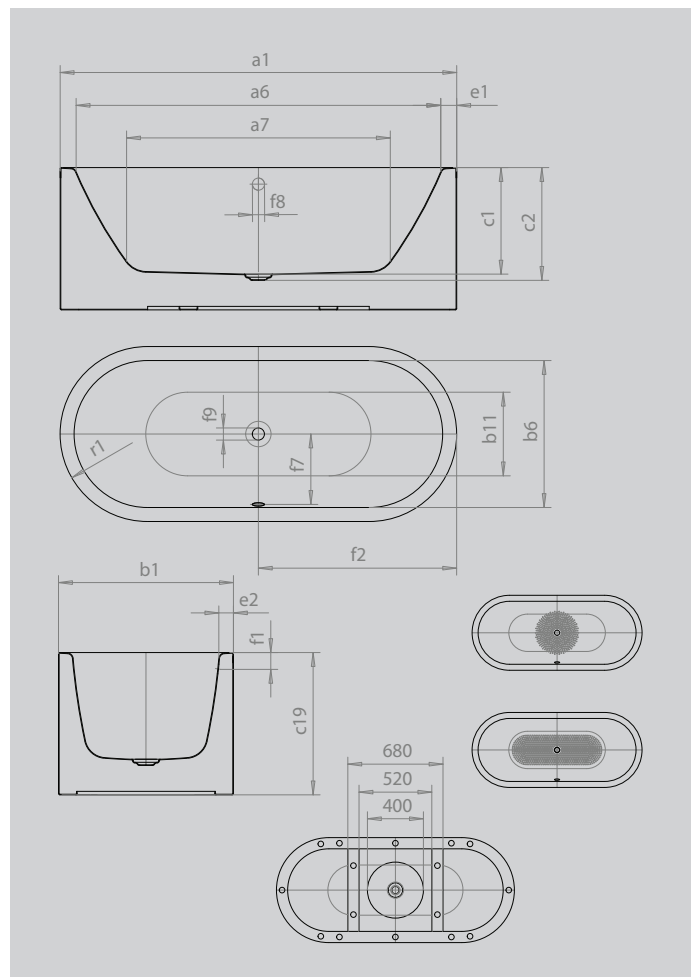

MEISTERSTÜCK CENTRO DUO OVAL

- freestanding bath made of superior steel enamel
- with exclusive easy-clean finish
- pure simplicity and unpretentious elegance are what distinguish these baths
- the moulded panel emphasises the high design standard and enables the bath to be free-standing
- enamelled waste cover and overflow knob integrated in the bath design (also available with filling function)
- bathing with a friend: two identical back rests and centrally positioned waste
- made of KALDEWEI steel enamel

Similar illustration

Model		1127
External length	a ₁	1700 mm
Internal length (top)	a ₆	1580 mm
Internal length (bottom)	a ₇	1130 mm
External width	b ₁	750 mm
Internal width (top)	b ₆	630 mm
Internal width (bottom)	b ₁₁	510 mm
Depth inside	c ₁	460 mm
Depth incl. waste hole	c ₂	485 mm
Height of bath	c ₁₉	610 mm
Width of rim (foot end; long side)	e ₁ ; e ₂	60; 60 mm
Distance top edge to centre of overflow hole	f ₁	70 mm
Distance bath edge to centre of waste hole	f ₂	850 mm
Distance centre of waste hole to centre of overflow hole	f ₇	307 mm
Diameter of overflow hole	f ₈	Ø 52 mm
Diameter of waste hole	f ₉	Ø 52 mm
External radius	r ₁	375 mm
Water volume		156 l
Waste connection diameter		Ø 40/50
Fill fitting connection		1/2"
Net weight		120 kg
Diameter of anti-slip		Ø 435 mm
Full anti-slip		900 x 300 mm