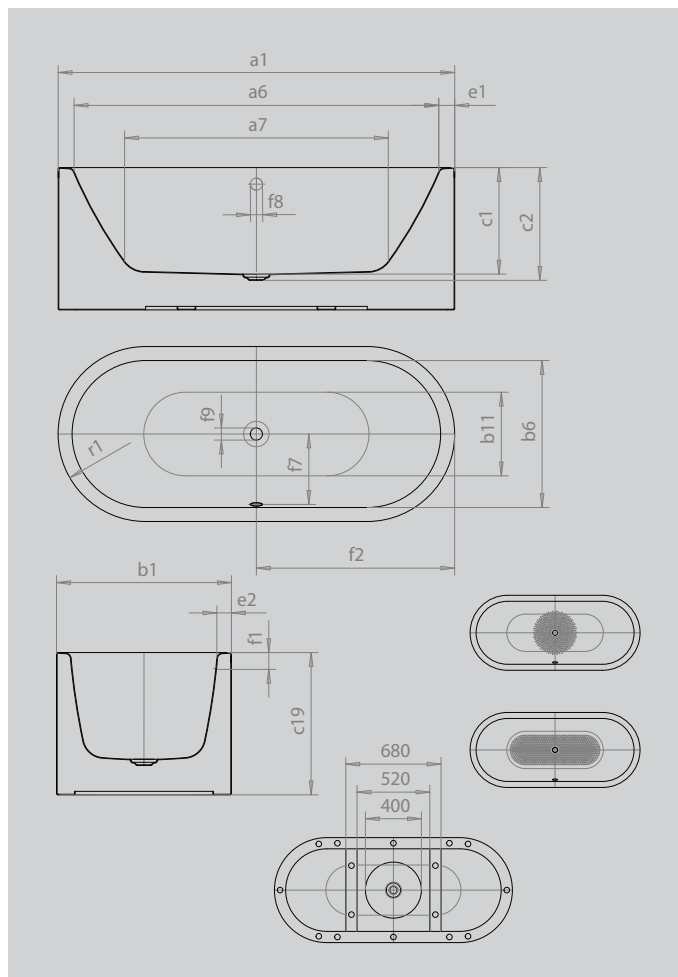

MEISTERSTÜCK CENTRO DUO OVAL

- freestanding bath made of superior steel enamel
- with exclusive easy-clean finish
- pure simplicity and unpretentious elegance are what distinguish these baths
- the moulded panel emphasises the high design standard and enables the bath to be free-standing
- enamelled waste cover and overflow knob integrated in the bath design (also available with filling function)
- bathing with a friend: two identical back rests and centrally positioned waste
- made of KALDEWEI steel enamel

Similar illustration

Model		1128
External length	a ₁	1800 mm
Internal length (top)	a ₆	1680 mm
Internal length (bottom)	a ₇	1230 mm
External width	b ₁	800 mm
Internal width (top)	b ₆	680 mm
Internal width (bottom)	b ₁₁	560 mm
Depth inside	c ₁	460 mm
Depth incl. waste hole	c ₂	485 mm
Height of bath	c ₁₉	610 mm
Width of rim (foot end; long side)	e ₁ ; e ₂	60; 60 mm
Distance top edge to centre of overflow hole	f ₁	70 mm
Distance bath edge to centre of waste hole	f ₂	900 mm
Distance centre of waste hole to centre of overflow hole	f ₇	332 mm
Diameter of overflow hole	f ₈	Ø 52 mm
Diameter of waste hole	f ₉	Ø 52 mm
External radius	r ₁	400 mm
Water volume		195 l
Waste connection diameter		Ø 40/50
Fill fitting connection		1/2"
Net weight		139 kg
Diameter of anti-slip		Ø 435 mm
Full anti-slip		900 x 300 mm