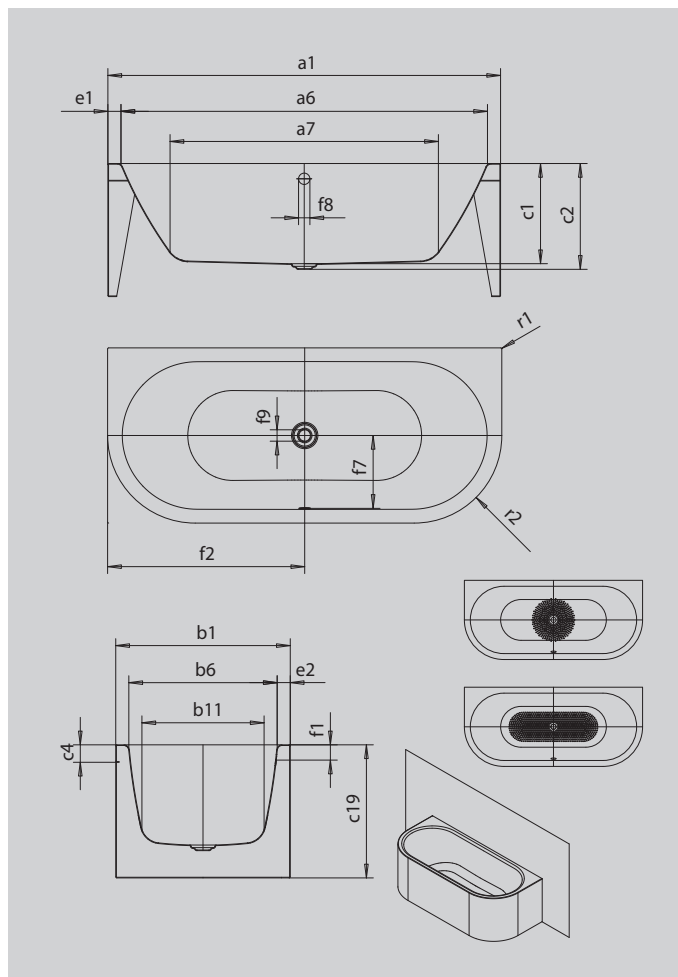

MEISTERSTÜCK CENTRO DUO 2

FRONT WALL INSTALLATION (3-SIDED)

- bath made of high-quality steel enamel with enamelled panelling on three sides
- with exclusive easy-clean finish
- pure simplicity and unpretentious elegance are what distinguish these baths
- enamelled waste cover and overflow knob integrated in the bath design (also available with filling function)
- made of KALDEWEI steel enamel

Similar illustration

Model		1131
External length	a ₁	1700 mm
Internal length (top)	a ₆	1580 mm
Internal length (bottom)	a ₇	1130 mm
External width	b ₁	750 mm
Internal width (top)	b ₆	630 mm
Internal width (bottom)	b ₁₁	510 mm
Depth inside	c ₁	460 mm
Depth incl. waste hole	c ₂	485 mm
Height of rim	c ₄	80 mm
Height of bath	c ₁₉	610 mm
Width of rim (foot end; long side)	e ₁ ; e ₂	60; 60 mm
Distance top edge to centre of overflow hole	f ₁	70 mm
Distance bath edge to centre of waste hole	f ₂	850 mm
Distance centre of waste hole to centre of overflow hole	f ₇	307 mm
Diameter of overflow hole	f ₈	Ø 52 mm
Diameter of waste hole	f ₉	Ø 52 mm
External radius	r ₁	5 mm
External radius	r ₂	375 mm
Water volume		156 l
Waste connection diameter		Ø 40/50
Fill fitting connection		1/2"
Net weight		103 kg
Diameter of anti-slip		Ø 435 mm
Full anti-slip		900 x 300 mm