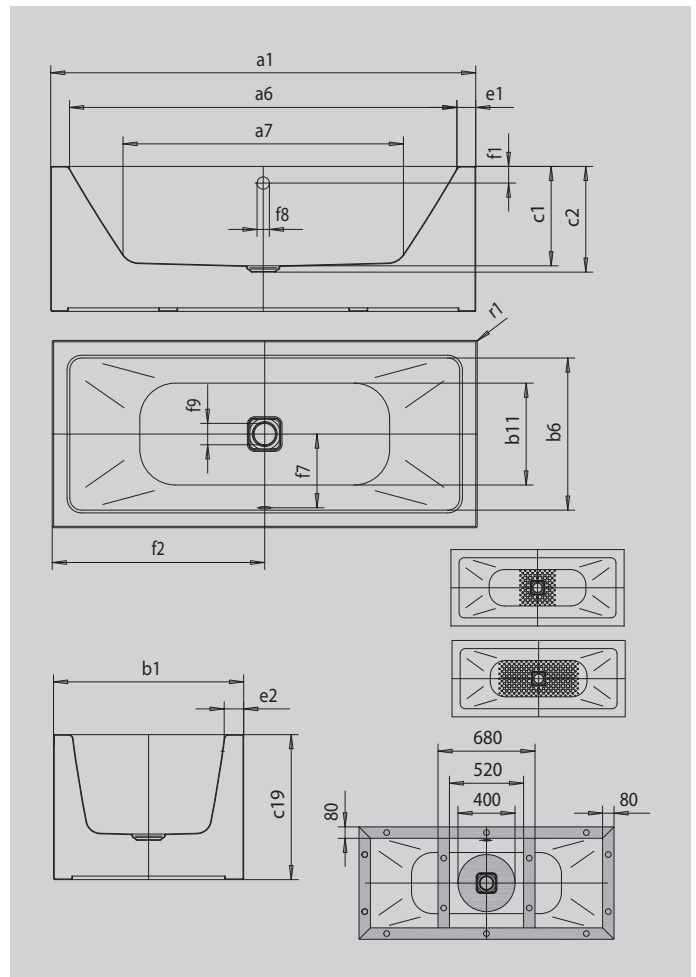

MEISTERSTÜCK CONODUO

- freestanding bath made of superior steel enamel
- with exclusive easy-clean finish
- straightlined, purist design
- classic four-cornered model
- enamelled waste cover and overflow knob integrated in the bath design (also available with filling function)
- bathing with a friend: two identical back rests and centrally positioned waste
- made of KALDEWEI steel enamel
- designed by Sottsass Associati

Similar illustration

Model		1732
External length	a ₁	1700 mm
Internal length (top)	a ₆	1540 mm
Internal length (bottom)	a ₇	1080 mm
External width	b ₁	750 mm
Internal width (top)	b ₆	590 mm
Internal width (bottom)	b ₁₁	470 mm
Depth inside	c ₁	420 mm
Depth incl. waste hole	c ₂	445 mm
Height of bath	c ₁₉	610 mm
Width of rim (foot end; long side)	e ₁ ; e ₂	80; 80 mm
Distance top edge to centre of overflow hole	f ₁	70 mm
Distance bath edge to centre of waste hole	f ₂	850 mm
Distance centre of waste hole to centre of overflow hole	f ₇	285 mm
Diameter of overflow hole	f ₈	Ø 52 mm
Diameter of waste hole	f ₉	Ø 90 mm
External radius	r ₁	5 mm
Water volume		122 l
Waste connection diameter		Ø 40/50
Fill fitting connection		1/2"
Net weight		154 kg
Anti-slip		356 x 356 mm
Full anti-slip		788 x 356 mm