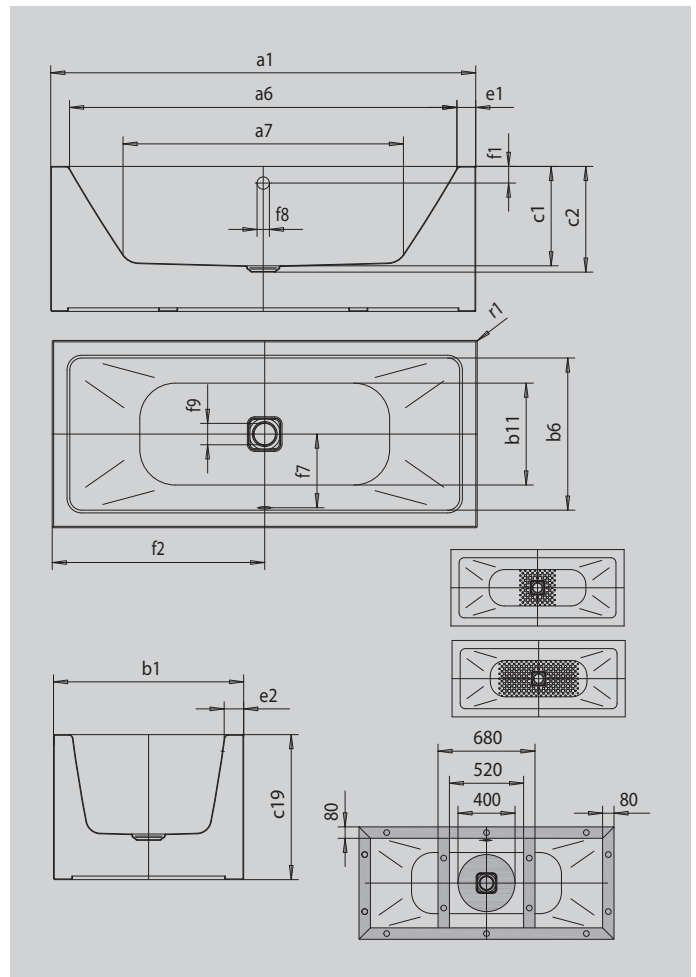

MEISTERSTÜCK CONODUO

- freestanding bath made of superior steel enamel
- with exclusive easy-clean finish
- straightlined, purist design
- classic four-cornered model
- enamelled waste cover and overflow knob integrated in the bath design (also available with filling function)
- bathing with a friend: two identical back rests and centrally positioned waste
- made of KALDEWEI steel enamel
- designed by Sottsass Associati

Similar illustration

Model		1733
External length	a ₁	1800 mm
Internal length (top)	a ₆	1640 mm
Internal length (bottom)	a ₇	1180 mm
External width	b ₁	800 mm
Internal width (top)	b ₆	640 mm
Internal width (bottom)	b ₁₁	520 mm
Depth inside	c ₁	420 mm
Depth incl. waste hole	c ₂	445 mm
Height of bath	c ₁₉	610 mm
Width of rim (foot end; long side)	e ₁ ; e ₂	80; 80 mm
Distance top edge to centre of overflow hole	f ₁	70 mm
Distance bath edge to centre of waste hole	f ₂	900 mm
Distance centre of waste hole to centre of overflow hole	f ₇	310 mm
Diameter of overflow hole	f ₈	Ø 52 mm
Diameter of waste hole	f ₉	Ø 90 mm
External radius	r ₁	5 mm
Water volume		159 l
Waste connection diameter		Ø 40/50
Fill fitting connection		1/2"
Net weight		170 kg
Anti-slip		404 x 404 mm
Full anti-slip		884 x 404 mm