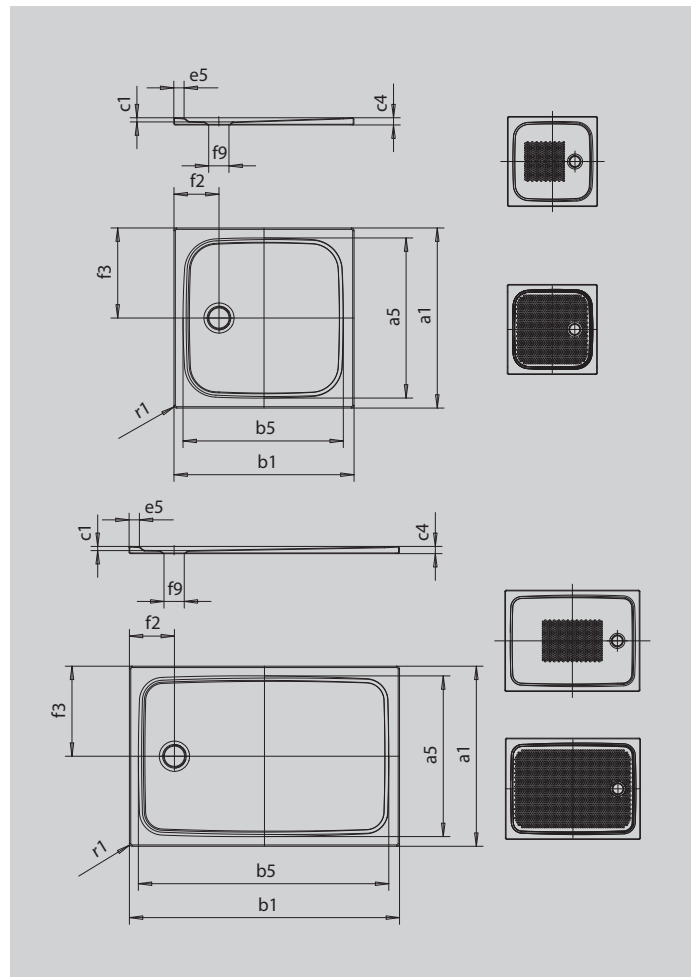

CAYONOPLAN

- floor-level shower
- classic design with inner contour
- perfect match for the CAYONO model range
- large standing area with central waste at short side
- made of KALDEWEI steel enamel

Similar illustration

SECURE⁺

Model		2253
External length	a_1	750 mm
Internal length	a_5	640 mm
External width	b_1	900 mm
Internal width	b_5	790 mm
Depth inside	c_1	18 mm
Height of rim	c_4	32 mm
Width of rim	e_5	50 mm
Diameter of waste hole	f_9	Ø 90 mm
Distance bath edge to centre of waste hole	f_2, f_3	200; 375 mm
External radius	r_1	12 mm
Net weight		18 kg
Anti-slip		355 x 355 mm
Full anti-slip		575 x 735 mm
SECUREPLUS		full base