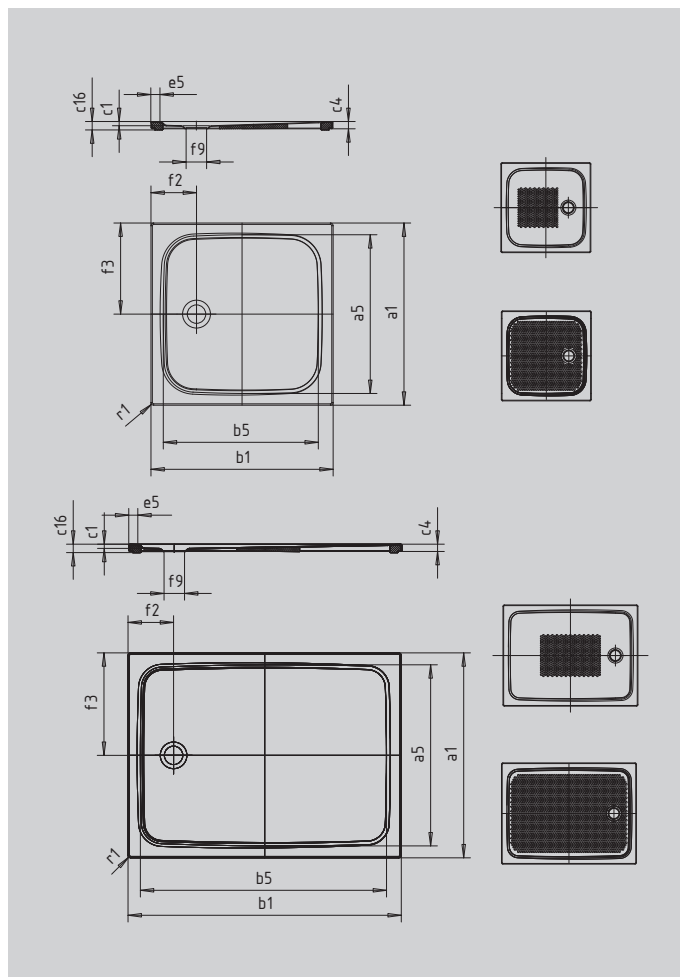

CAYONOPLAN WITH LOW PROFILE SUPPORT

- floor-level shower
- classic design with inner contour
- perfect match for the CAYONO model range
- large standing area with central waste at short side
- made of KALDEWEI steel enamel

Similar illustration

SECURE⁺

Model		2254
External length	a_1	900 mm
Internal length	a_5	790 mm
External width	b_1	900 mm
Internal width	b_5	790 mm
Depth inside	c_1	18 mm
Height of rim	c_4	32 mm
Height with low-profile support	c_{16}	37 mm
Width of rim	e_5	50 mm
Diameter of waste hole	f_9	Ø90 mm
Distance bath edge to centre of waste hole	f_2, f_3	200; 450 mm
External radius	r_1	12 mm
Net weight		21 kg
Anti-slip		355 x 355 mm
Full anti-slip		695 x 735 mm
SECURE PLUS		full base