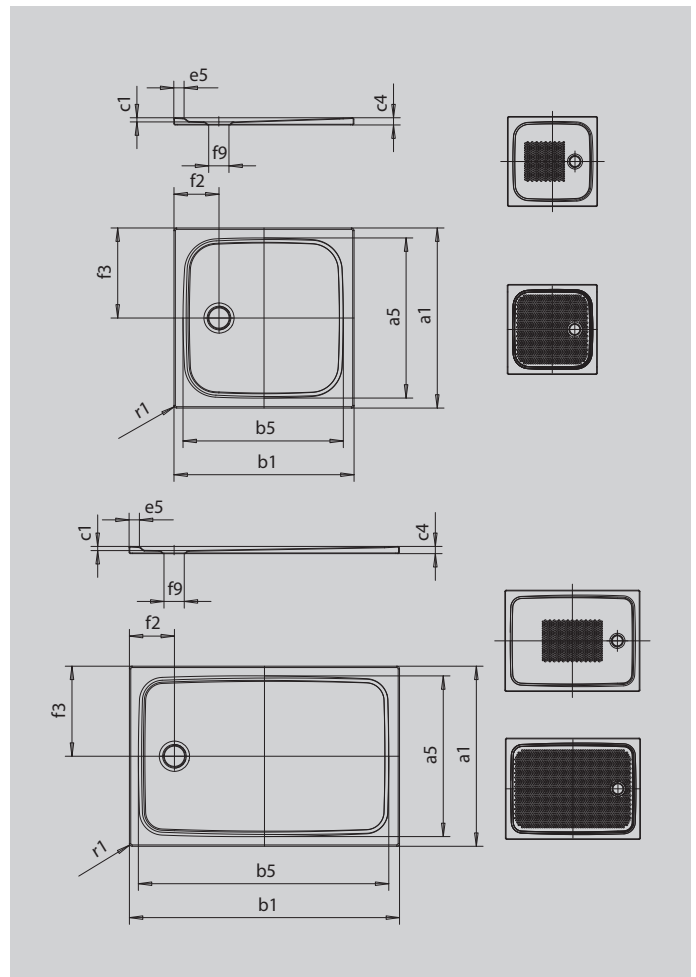

CAYONOPLAN

- floor-level shower
- classic design with inner contour
- perfect match for the CAYONO model range
- large standing area with central waste at short side
- made of KALDEWEI steel enamel

Similar illustration

SECURE⁺

Model		2255
External length	a_1	750 mm
Internal length	a_5	640 mm
External width	b_1	1000 mm
Internal width	b_5	890 mm
Depth inside	c_1	18 mm
Height of rim	c_4	32 mm
Height with low-profile support	c_{16}	49 mm
Width of rim	e_5	50 mm
Diameter of waste hole	f_9	Ø90 mm
Distance bath edge to centre of waste hole	f_2, f_3	200; 375 mm
External radius	r_1	12 mm
Net weight		20 kg
Anti-slip		375 x 535 mm
Full anti-slip		575 x 835 mm
SECURE PLUS		full base