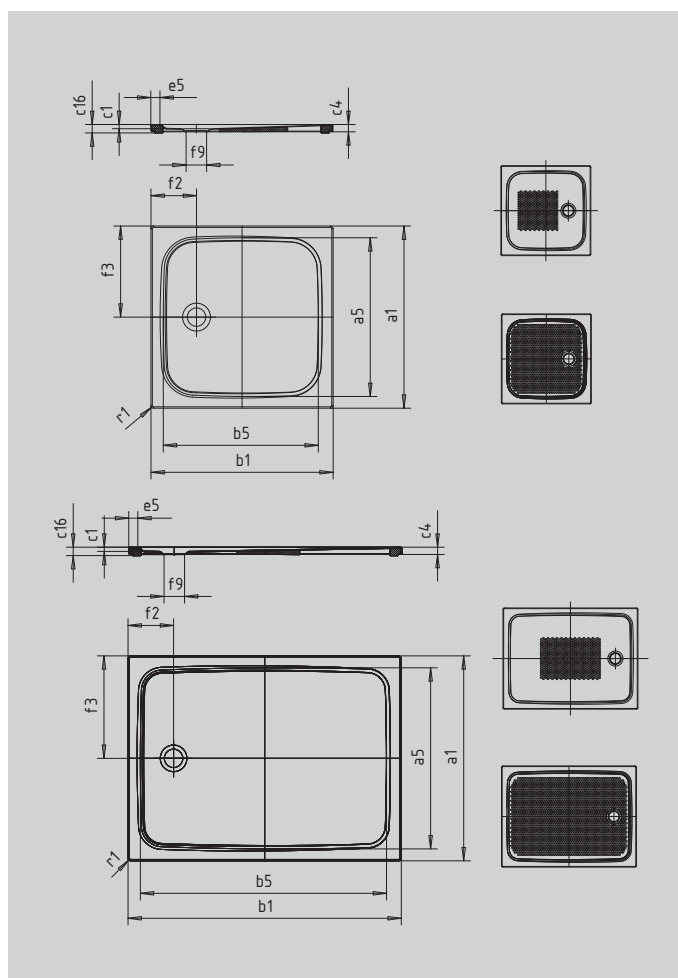

CAYONOPLAN WITH LOW PROFILE SUPPORT

- floor-level shower
- classic design with inner contour
- perfect match for the CAYONO model range
- large standing area with central waste at short side
- made of KALDEWEI steel enamel

Similar illustration

SECURE⁺

Model		2255
External length	a_1	750 mm
Internal length	a_5	640 mm
External width	b_1	1000 mm
Internal width	b_5	890 mm
Depth inside	c_1	18 mm
Height of rim	c_4	32 mm
Height with low-profile support	c_{16}	37 mm
Width of rim	e_5	50 mm
Diameter of waste hole	f_9	Ø90 mm
Distance bath edge to centre of waste hole	$f_2; f_3$	200; 375 mm
External radius	r_1	12 mm
Net weight		20 kg
Anti-slip		375 x 535 mm
Full anti-slip		575 x 835 mm
SECURE PLUS		full base