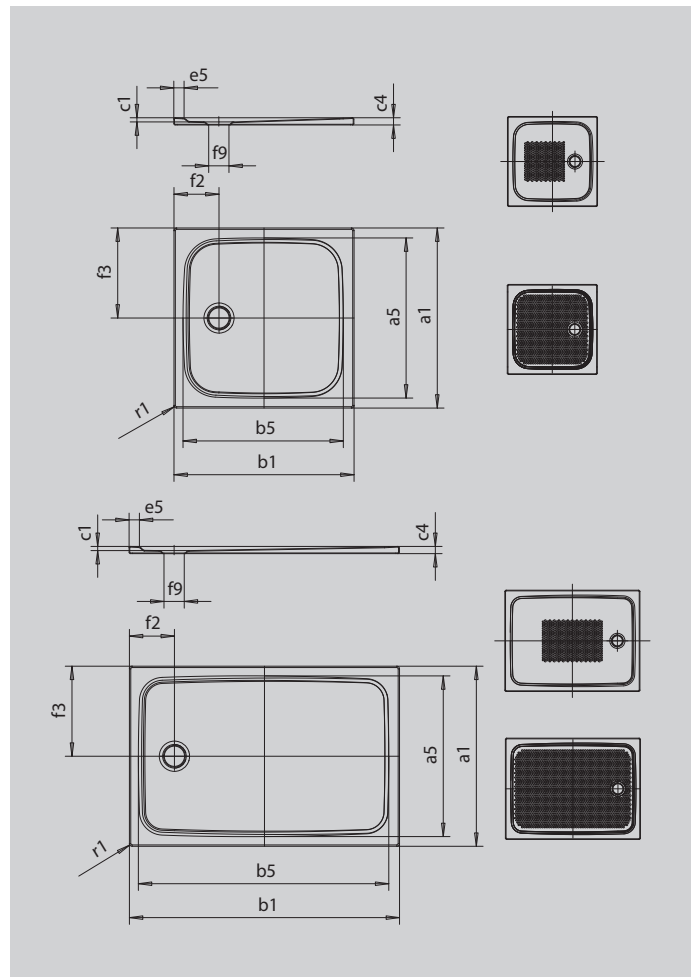

CAYONOPLAN

- floor-level shower
- classic design with inner contour
- perfect match for the CAYONO model range
- large standing area with central waste at short side
- made of KALDEWEI steel enamel

Similar illustration

SECURE⁺

Model		2257
External length	a ₁	900 mm
Internal length	a ₅	790 mm
External width	b ₁	1000 mm
Internal width	b ₅	890 mm
Depth inside	c ₁	18 mm
Height of rim	c ₄	32 mm
Height with low-profile support	c ₁₆	49 mm
Width of rim	e ₅	50 mm
Diameter of waste hole	f ₉	Ø90 mm
Distance bath edge to centre of waste hole	f ₂ ; f ₃	200; 450 mm
External radius	r ₁	12 mm
Net weight		24 kg
Anti-slip		495 x 495 mm
Full anti-slip		695 x 835 mm
SECURE PLUS		full base