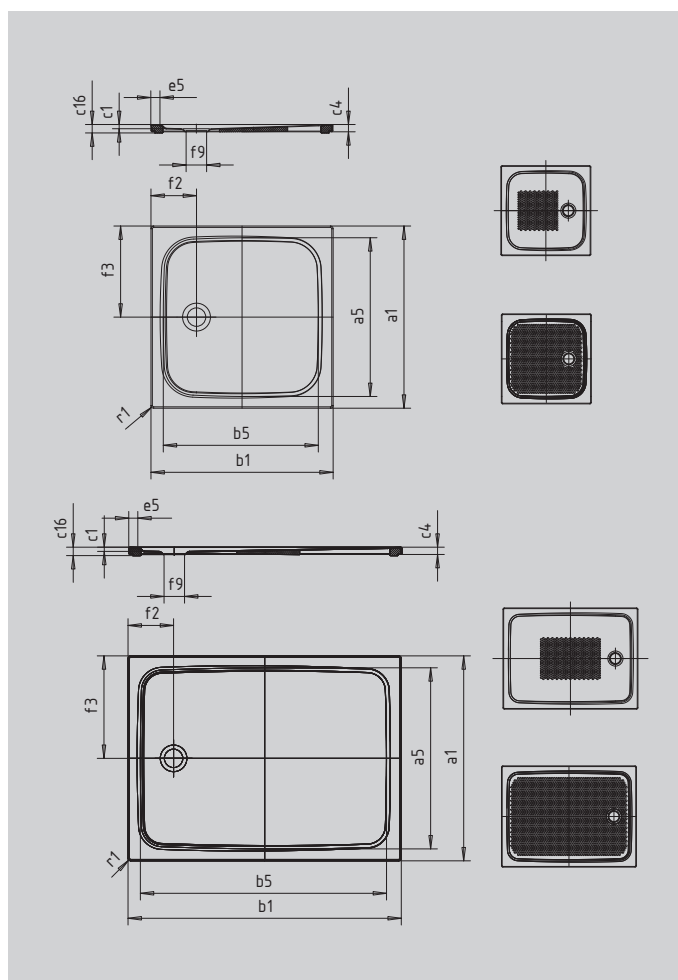

CAYONOPLAN WITH LOW PROFILE SUPPORT

- floor-level shower
- classic design with inner contour
- perfect match for the CAYONO model range
- large standing area with central waste at short side
- made of KALDEWEI steel enamel

Similar illustration

SECURE⁺

Model		2257
External length	a_1	900 mm
Internal length	a_5	790 mm
External width	b_1	1000 mm
Internal width	b_5	890 mm
Depth inside	c_1	18 mm
Height of rim	c_4	32 mm
Height with low-profile support	c_{16}	37 mm
Width of rim	e_5	50 mm
Diameter of waste hole	f_9	Ø90 mm
Distance bath edge to centre of waste hole	f_2, f_3	200; 450 mm
External radius	r_1	12 mm
Net weight		24 kg
Anti-slip		495 x 495 mm
Full anti-slip		695 x 835 mm
SECURE PLUS		full base