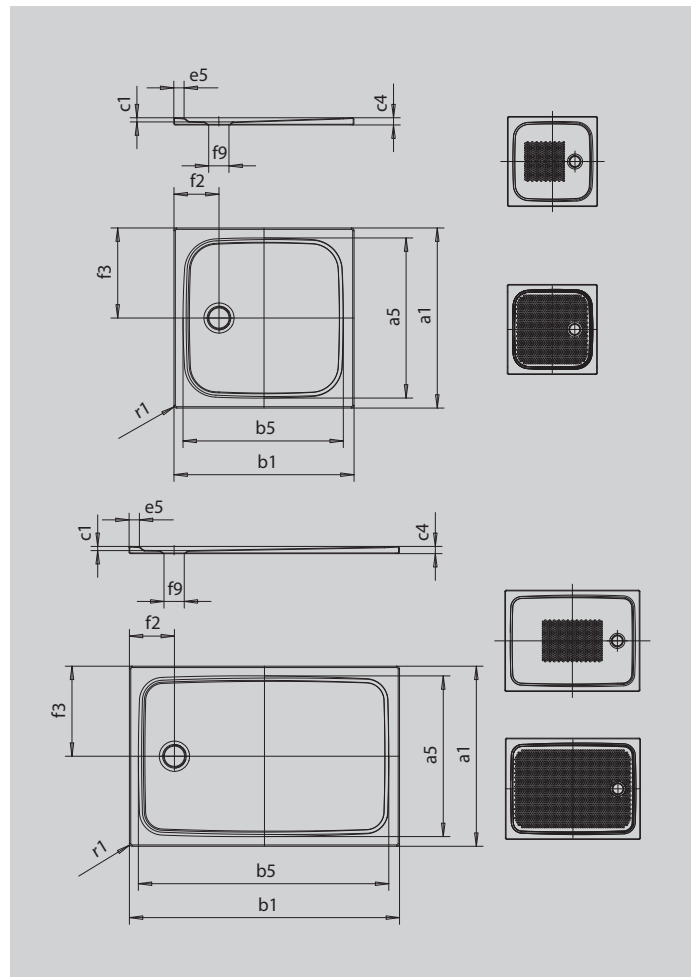

CAYONOPLAN

- floor-level shower
- classic design with inner contour
- perfect match for the CAYONO model range
- large standing area with central waste at short side
- made of KALDEWEI steel enamel

Similar illustration

SECURE⁺

Model		2258
External length	a_1	1000 mm
Internal length	a_5	890 mm
External width	b_1	1000 mm
Internal width	b_5	890 mm
Depth inside	c_1	18 mm
Height of rim	c_4	32 mm
Height with low-profile support	c_{16}	49 mm
Width of rim	e_5	50 mm
Diameter of waste hole	f_9	Ø90 mm
Distance bath edge to centre of waste hole	f_2, f_3	200; 500 mm
External radius	r_1	12 mm
Net weight		27 kg
Anti-slip		495 x 495 mm
Full anti-slip		815 x 835 mm
SECURE PLUS		full base