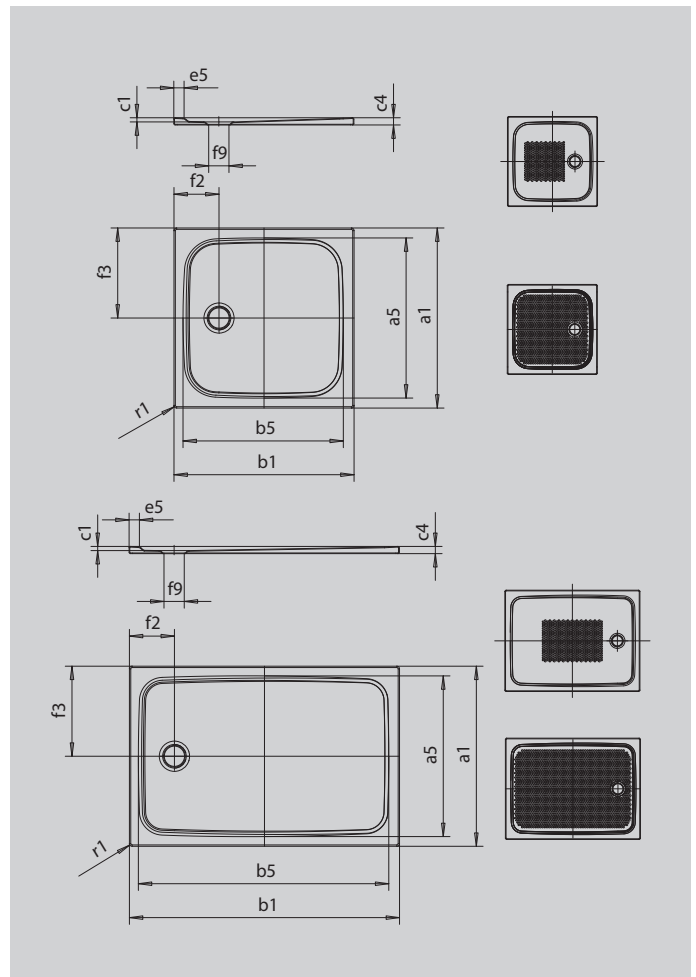

CAYONOPLAN

- floor-level shower
- classic design with inner contour
- perfect match for the CAYONO model range
- large standing area with central waste at short side
- made of KALDEWEI steel enamel

Similar illustration

SECURE⁺

Model		2259
External length	a_1	750 mm
Internal length	a_5	640 mm
External width	b_1	1100 mm
Internal width	b_5	990 mm
Depth inside	c_1	18 mm
Height of rim	c_4	32 mm
Height with low-profile support	c_{16}	49 mm
Width of rim	e_5	50 mm
Diameter of waste hole	f_9	Ø90 mm
Distance bath edge to centre of waste hole	f_2, f_3	200; 375 mm
External radius	r_1	12 mm
Net weight		20 kg
Anti-slip		375 x 535 mm
Full anti-slip		575 x 935 mm
SECURE PLUS		full base