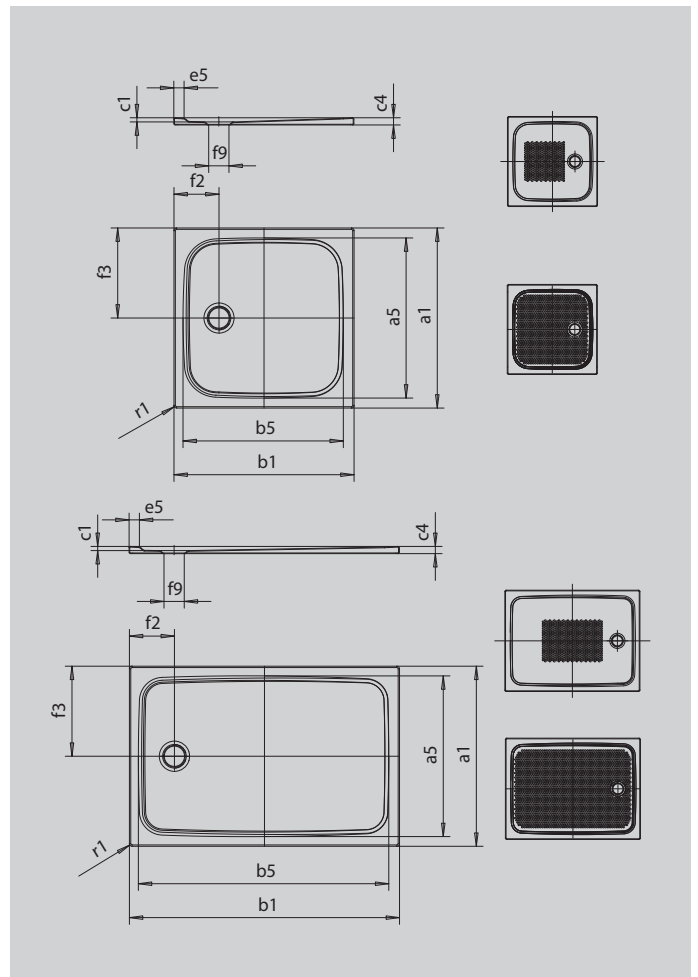

CAYONOPLAN

- floor-level shower
- classic design with inner contour
- perfect match for the CAYONO model range
- large standing area with central waste at short side
- made of KALDEWEI steel enamel

Similar illustration

SECURE⁺

Model		2260
External length	a_1	700 mm
Internal length	a_5	590 mm
External width	b_1	1200 mm
Internal width	b_5	1090 mm
Depth inside	c_1	18 mm
Height of rim	c_4	32 mm
Height with low-profile support	c_{16}	49 mm
Width of rim	e_5	50 mm
Diameter of waste hole	f_9	Ø90 mm
Distance bath edge to centre of waste hole	$f_2; f_3$	200; 350 mm
External radius	r_1	12 mm
Net weight		22 kg
Anti-slip		375 x 535 mm
Full anti-slip		495 x 1035 mm
SECURE PLUS		full base