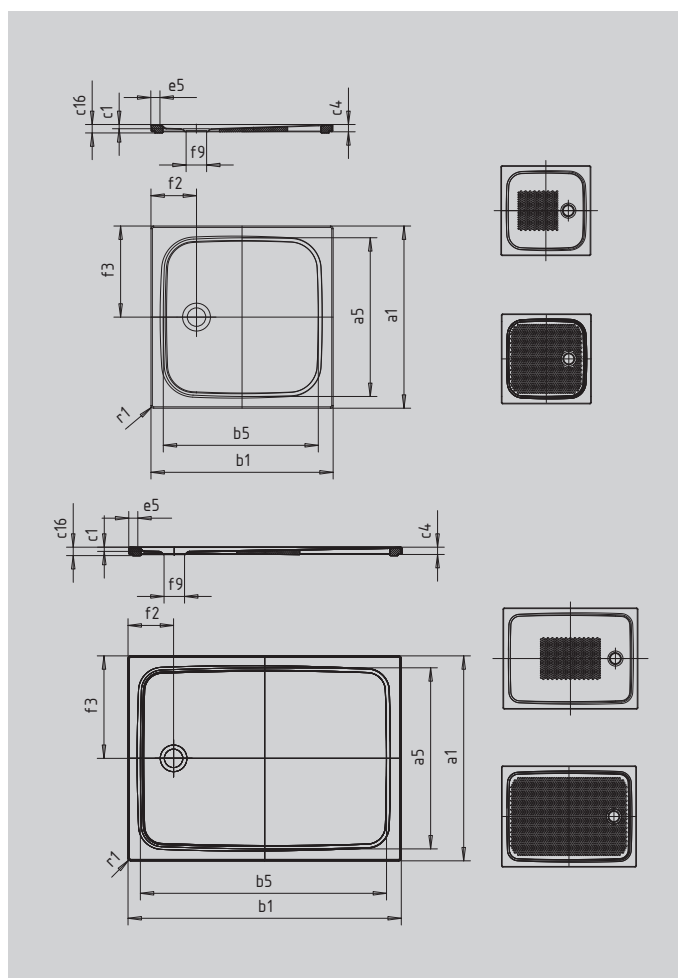

# CAYONOPLAN WITH LOW PROFILE SUPPORT

- floor-level shower
- classic design with inner contour
- perfect match for the CAYONO model range
- large standing area with central waste at short side
- made of KALDEWEI steel enamel

Similar illustration

SECURE<sup>+</sup>

Model		2260
External length	$a_1$	700 mm
Internal length	$a_5$	590 mm
External width	$b_1$	1200 mm
Internal width	$b_5$	1090 mm
Depth inside	$c_1$	18 mm
Height of rim	$c_4$	32 mm
Height with low-profile support	$c_{16}$	37 mm
Width of rim	$e_5$	50 mm
Diameter of waste hole	$f_9$	Ø90 mm
Distance bath edge to centre of waste hole	$f_2; f_3$	200; 350 mm
External radius	$r_1$	12 mm
Net weight		23 kg
Anti-slip		375 x 535 mm
Full anti-slip		495 x 1035 mm
SECURE PLUS		full base