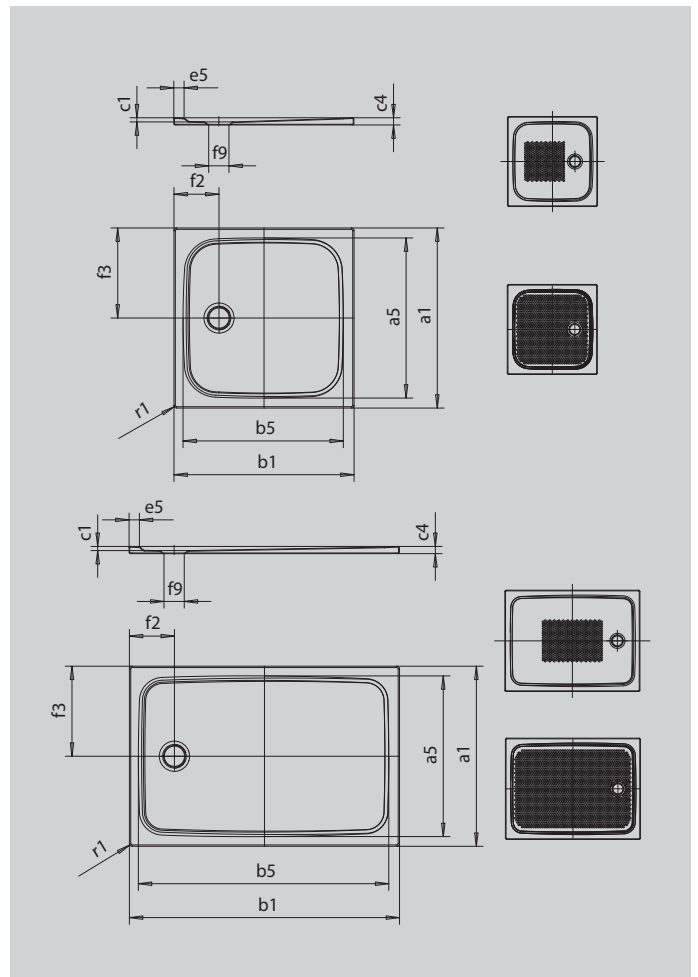

CAYONOPLAN

- floor-level shower
- classic design with inner contour
- perfect match for the CAYONO model range
- large standing area with central waste at short side
- made of KALDEWEI steel enamel

Similar illustration

SECURE⁺

Model		2261
External length	a_1	750 mm
Internal length	a_5	640 mm
External width	b_1	1200 mm
Internal width	b_5	1090 mm
Depth inside	c_1	18 mm
Height of rim	c_4	32 mm
Height with low-profile support	c_{16}	49 mm
Width of rim	e_5	50 mm
Diameter of waste hole	f_9	Ø90 mm
Distance bath edge to centre of waste hole	f_2, f_3	200; 375 mm
External radius	r_1	12 mm
Net weight		24 kg
Anti-slip		375 x 535 mm
Full anti-slip		575 x 1035 mm
SECURE PLUS		full base