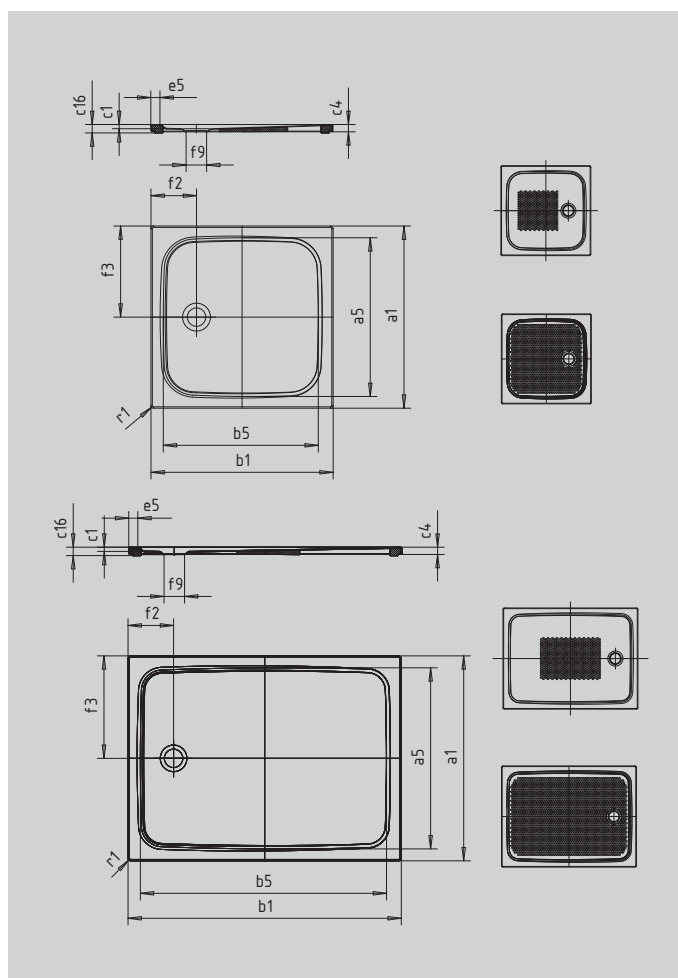

CAYONOPLAN WITH LOW PROFILE SUPPORT

- floor-level shower
- classic design with inner contour
- perfect match for the CAYONO model range
- large standing area with central waste at short side
- made of KALDEWEI steel enamel

Similar illustration

SECURE⁺

Model		2261
External length	a_1	750 mm
Internal length	a_5	640 mm
External width	b_1	1200 mm
Internal width	b_5	1090 mm
Depth inside	c_1	18 mm
Height of rim	c_4	32 mm
Height with low-profile support	c_{16}	37 mm
Width of rim	e_5	50 mm
Diameter of waste hole	f_9	Ø90 mm
Distance bath edge to centre of waste hole	f_2, f_3	200; 375 mm
External radius	r_1	12 mm
Net weight		24 kg
Anti-slip		375 x 535 mm
Full anti-slip		575 x 1035 mm
SECURE PLUS		full base