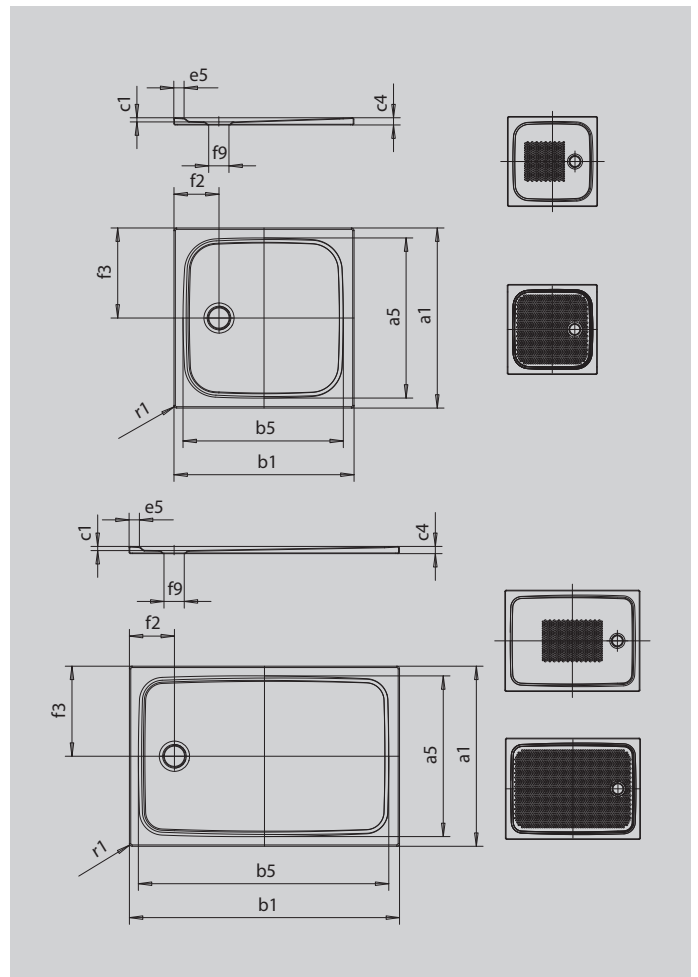

CAYONOPLAN

- floor-level shower
- classic design with inner contour
- perfect match for the CAYONO model range
- large standing area with central waste at short side
- made of KALDEWEI steel enamel

Similar illustration

SECURE⁺

Model		2264
External length	a_1	800 mm
Internal length	a_5	690 mm
External width	b_1	1300 mm
Internal width	b_5	1190 mm
Depth inside	c_1	25 mm
Height of rim	c_4	40 mm
Height with low-profile support	c_{16}	49 mm
Width of rim	e_5	50 mm
Diameter of waste hole	f_9	Ø90 mm
Distance bath edge to centre of waste hole	$f_2; f_3$	200; 400 mm
External radius	r_1	12 mm
Net weight		25 kg
Anti-slip		555 x 855 mm
Full anti-slip		615 x 1135 mm
SECURE PLUS		full base